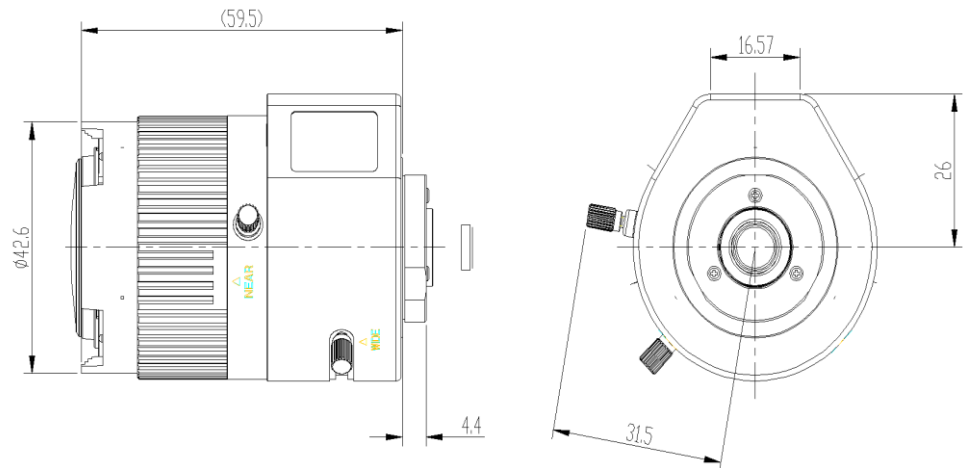

CCTV LENS SPEC

Model NO.	TV2713D-6MPIR		Specification	Vari-focal Auto Iris DC Drive 6MP IR	
Focal length	2.7-13mm		Mount	CS-Mount	
F number	F1.4-C		Flange Back Length	12.5mm	
Max. Image format	Φ6.6mm (1/2.7")		M. O. D	0.1m	
Control	Iris	DC Auto Iris		Dimension	Φ42.6*61.5mm
	Focus	Manual		Weight	74.5g
	Zoom	Manual		Operating Temperature	-20~60°C
Field of View	D	1/2.8"	147.9° ~32.7°	1/3"	126.7° ~29.8°
	H		107.4° ~26.5°		104.8° ~26.0°
	V		73° ~19.1°		54.4° ~14.6°

Dimension

Lens Picture