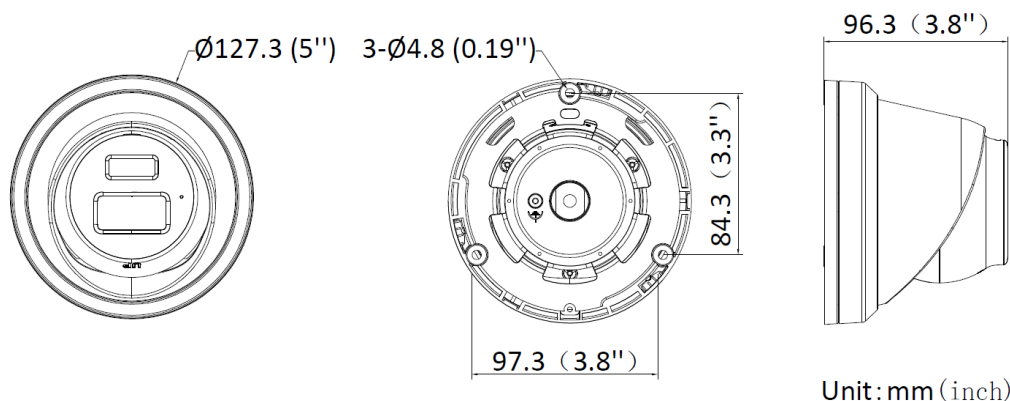

Approval	
EMC	CE-EMC: EN 55032:2015+A1:2020, EN 50130-4:2011+A1:2014, EN IEC 61000-3-2:2019+A1:2021, EN 61000-3-3:2013+A1:2019+A2:2021, RCM: AS/NZS CISPR 32: 2015, IC: ICES-003: Issue 7
Safety	CB: IEC 62368-1: 2014+A11, CE-LVD: EN 62368-1: 2014/A11: 2017
Environment	CE-RoHS: 2011/65/EU, WEEE: 2012/19/EU, Reach: Regulation (EC) No 1907/2006
Protection	IP67: IEC 60529-2013

▪ Typical Application

Hilook products are classified into three levels according to their anti-corrosion performance. Refer to the following description to choose for your using environment.

This model has NO SPECIFIC PROTECTION.

Level	Description
Top-level protection	Hilook products at this level are equipped for use in areas where professional anti-corrosion protection is a must. Typical application scenarios include coastlines, docks, chemical plants, and more.
Moderate protection	Hilook products at this level are equipped for use in areas with moderate anti-corrosion demands. Typical application scenarios include coastal areas about 2 kilometers (1.24 miles) away from coastlines, as well as areas affected by acid rain.
No specific protection	Hilook products at this level are equipped for use in areas where no specific anti-corrosion protection is needed.

▪ Available Model

IPC-T263H-MU (2.8mm)

IPC-T263H-MU (4mm)

IPC-T263H-MU (2.8mm)/Black

▪ Dimension