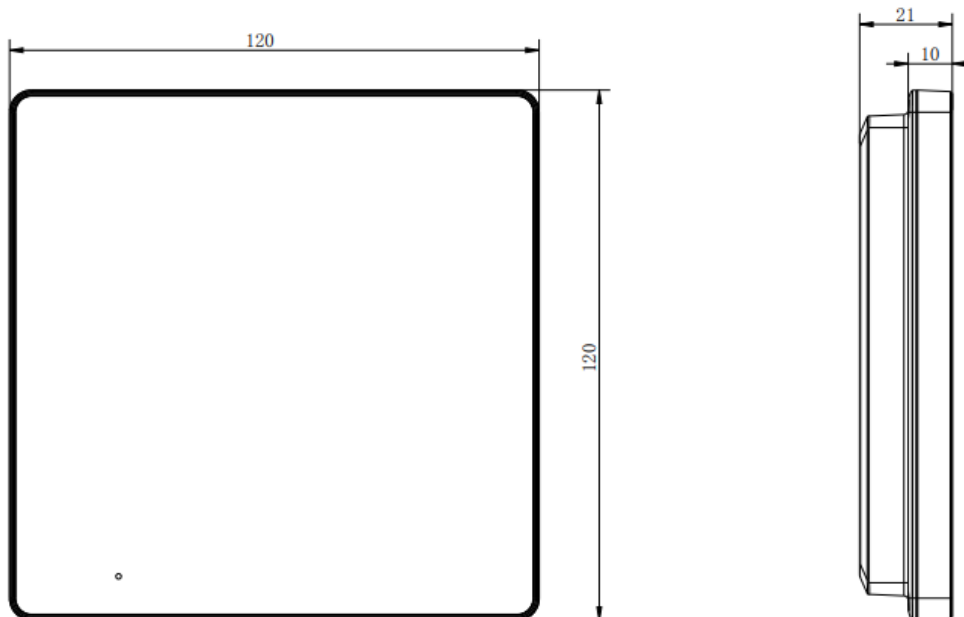

Headquarters

No.555 Qianmo Road, Binjiang District,
Hangzhou 310051, China
T +86-571-8807-5998
www.hikvision.com

Follow us on social media to get the latest product and solution information.