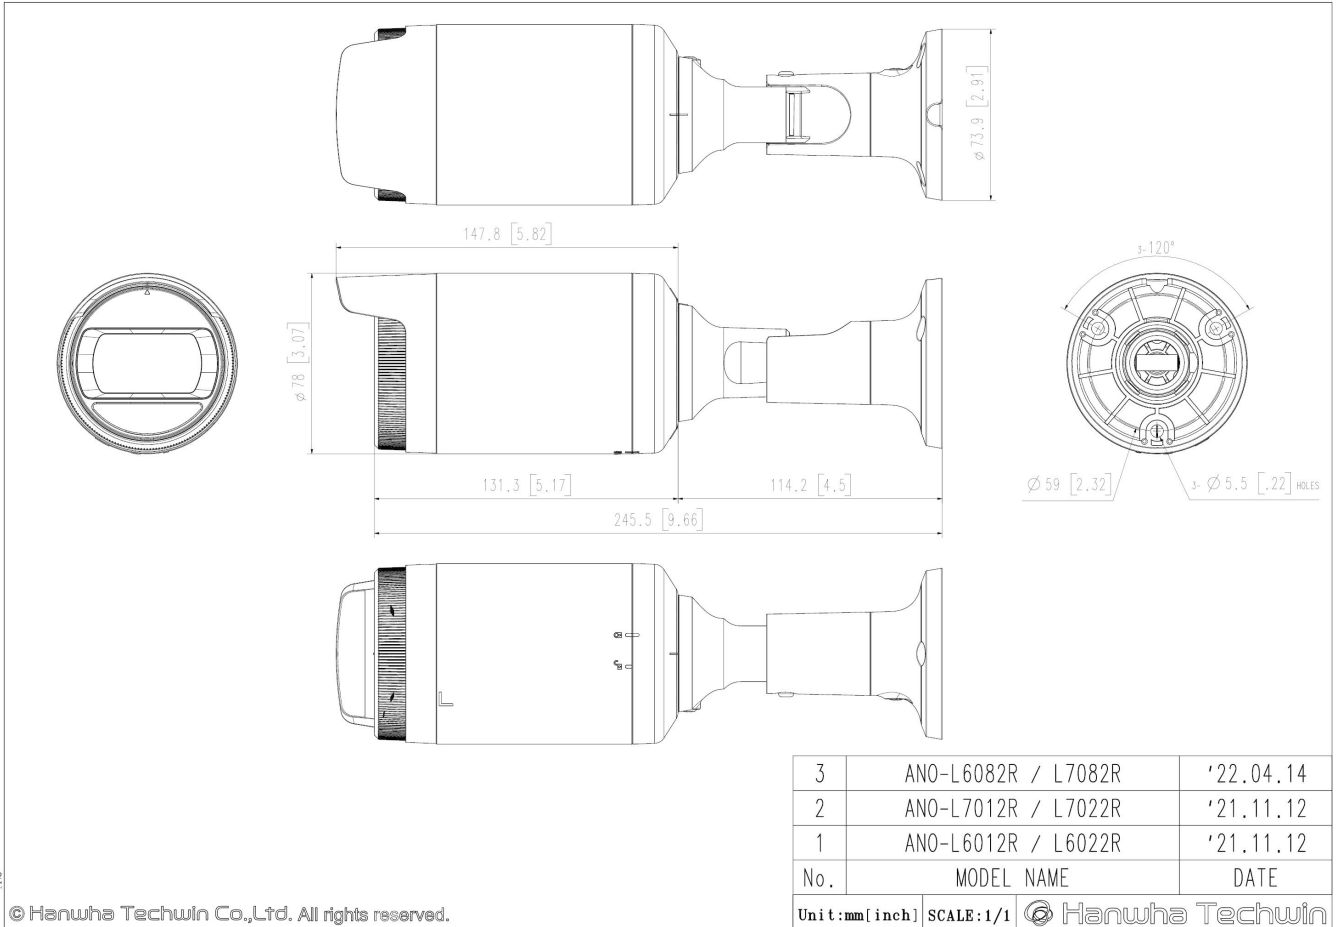

# ANO-L6082R

2MP IR Bullet Camera

CAD

Unit:mm [inch]

A2

© Hanwha Techwin Co.,Ltd. All rights reserved.