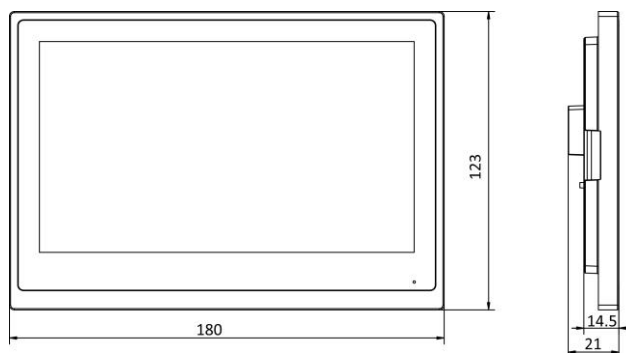

Bluetooth version	/
3G/4G standard	/
Zigbee	/
Device interfaces	
Alarm input	8-ch alarm inputs
Network interface	1 RJ-45 10/100 Mbps self-adaptive
TAMPER	/
RS-485	1 (reserved)
USB	/
TF card	Max to 128 G
Alarm output	2 relays (30 VDC, 2A)
Power interface	1 (12 VDC power input)
General	
Button	0
Installation	Surface mounting
Indicator	0
Weight	With package: 600 g Without package: 340 g
Protective level	/
Working temperature	-10 ° C to 50 ° C (14 ° F to 122 ° F)
Working humidity	10% to 90%
Dimensions	180 mm × 123 mm × 21 mm (7" × 4.8" × 0.83")
Battery	/
Application environment	Indoor
Power consumption	≤ 3 W
Language	English, French, Portuguese (Brazil), Spanish, Russian, German, Italian, polish, Arabic, Turkish, Vietnamese, Hungarian, Dutch, Romanian, Czech, Bulgarian, Ukrainian, Croatian, Serbian, Greek
Material	Aluminum alloy and ABS plastic

Dimension

Unit: mm

Available Model

DS-KH6351-WTE1