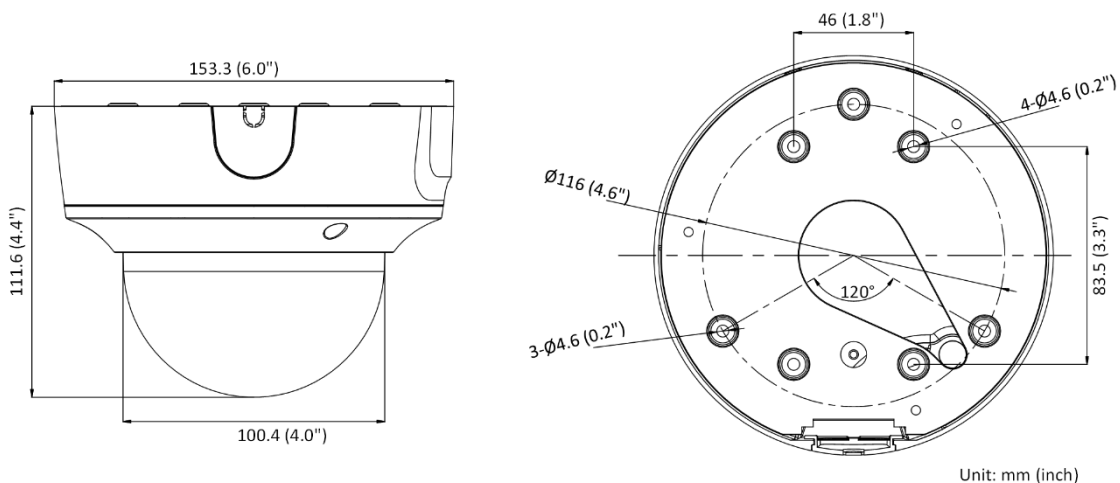

▪ **Available Model**

DS-2CD2766G2T-IZS (2.8 to 12 mm)

DS-2CD2766G2T-IZS (2.8 to 12 mm) (Black)

▪ **Dimension**

▪ **Accessory**

▪ **Optional**

DS-1280ZJ-DM55 Junction Box	DS-1471ZJ-155 Pendant Mount	DS-1473ZJ-155 Wall Mount	DS-1227ZJ-DM44 In-Ceiling Mount	DS-1475ZJ-SUS Vertical Pole Mount
DS-1473ZJ-155B Wall Mount	DS-1476ZJ-SUS Corner Mount