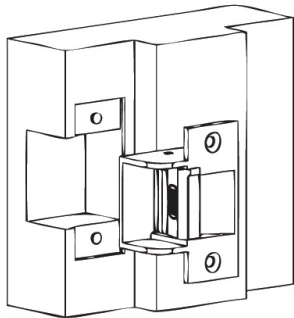

Wooden jamb installation
(Flush mount)