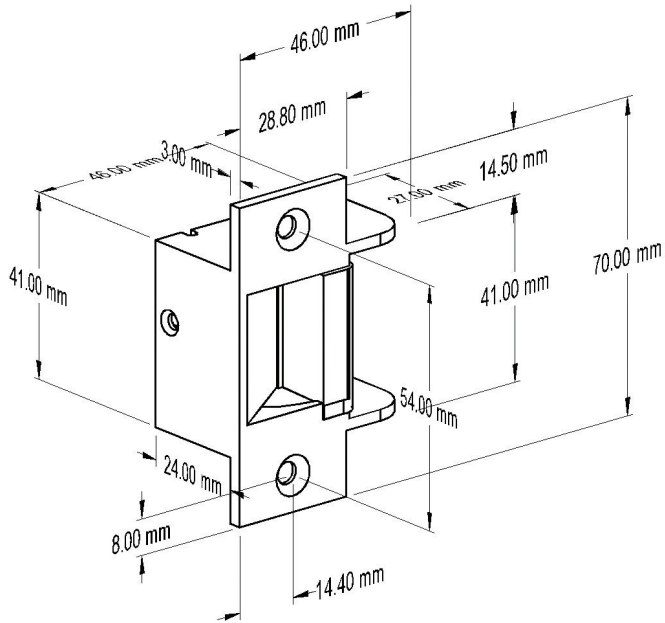

Product Dimensions and Installation