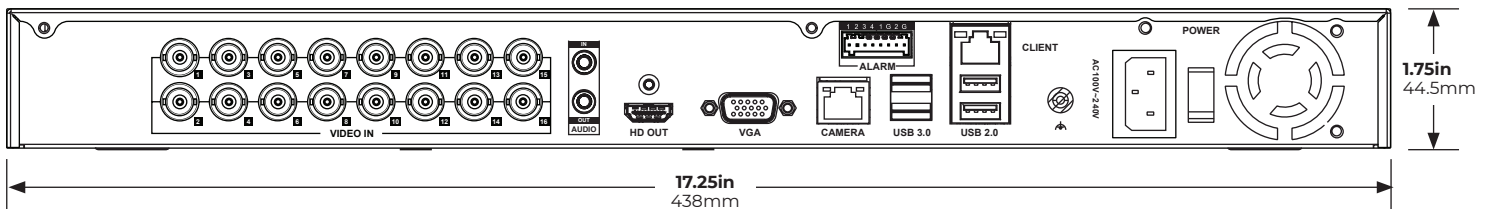

APPLIANCE SPECIFICATIONS

Recording Rate	100Mbps	
Supported Video Input	HD-TVI: 8MP, 5MP, 4MP, 3MP, 2MP, 1MP AHD: 5MP, 4MP, 2MP, 1MP HD-CVI: 4MP, 2MP, 1MP	
Maximum Frame Rate	Primary Stream: 8MP @ 8FPS 5MP @ 12FPS 4MP @ 15FPS 3MP @ 18FPS 2MP @ 30FPS Sub-stream: WD1/4CIF/CIF 30FPS	
Video Outputs	1 x HDMI or 1 x VGA	
Digital Relay Outputs	2 x Form A contacts	
Alarm Sensor Inputs	4 x Form A contacts	
Video Signal Loss Detection	Yes	
Motion Detection	Server Side (Adjustable Sensitivity, Custom Grid)	
Native Analytics Support	Smart Motion Channels: 8 Limitations apply. Click here to learn more.	
Remote Operation	Complete remote operation (Live view, Search, Setup, Updates)	
Remote Software	Web Client / Command Station Desktop Client / OpenEye Mobile Apps	
PTZ Control	Up the Coax / IP Protocol	
Recording Mode	Continuous / Motion / Continuous + Motion	
Playback Search	Multi-channel playback / Calendar / Timeline / Thumbnail / Event	
Backup	Cloud / Network / USB	
USB Ports	Front: 2 x USB 2.0 Rear: 2 x USB 2.0, 2 x USB 3.0	
Digital Signature Support	AVI and JPG	
Operating System	Linux	
Storage Capacity (Size)	Up to 24TB	
Network	Dual GbE	
Power Supply	292W	
Power Rating	Input: AC 100~240V, 6A-3A, 47Hz-63Hz	
Max Power Consumption	175W	
Built-In Analog Inputs	8 Channel: 8 BNC (1.0Vp-p,75Ω) PAL/NTSC Self-adaptive	16 Channel: 16 BNC (1.0Vp-p,75Ω) PAL/NTSC Self-adaptive
Operating Temperature	32°F ~ 104°F (0°C ~ 40°C)	
Mounting Hardware	Rack Mount Ears Included	
Mouse	Included	
Country of Origin	China	
NDAA Compliant	No	
Dimensions	17.25" x 13.5" x 1.75" (438 x 343 x 44.5mm)	
Unit Weight	20lbs	
Certification	UL	
SSD OS Drive	Standard	

DIMENSIONS

OE-MAX08

OE-MAX16

MODELS

OE-MAX08xx
8 channel recorder

OE-MAX16xx
16 channel recorder

xx = TB storage configuration