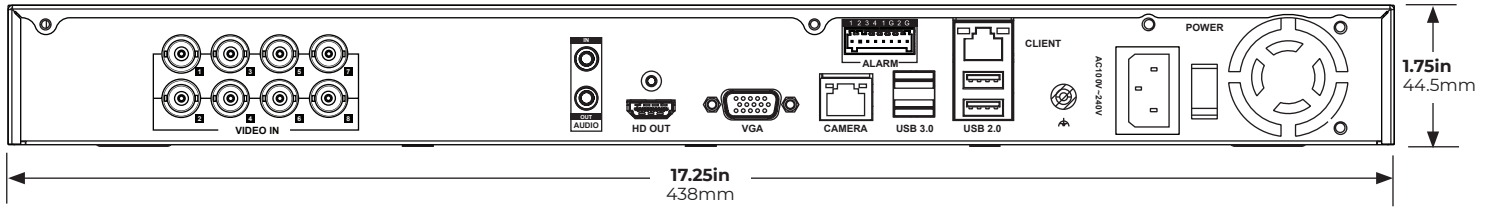

SENSOR I/O

Compatible with external sensors for additional local monitoring

MOUNTING HARDWARE

Mounting hardware included for convenient installation

TWO DRIVE CAPACITY

Increased drive capacity for increased storage

APPLIANCE SPECIFICATIONS

Recording Rate	100Mbps	
Supported Video Input	HD-TVI: 8MP, 5MP, 4MP, 3MP, 2MP, 1MP AHD: 5MP, 4MP, 2MP, 1MP HD-CVI: 4MP, 2MP, 1MP	
Maximum Frame Rate	Primary Stream: 8MP @ 8FPS 5MP @ 12FPS 4MP @ 15FPS 3MP @ 18FPS 2MP @ 30FPS Sub-stream: WD1/4CIF/CIF 30FPS	
Video Outputs	1 x HDMI or 1 x VGA	
Digital Relay Outputs	2 x Form A contacts	
Alarm Sensor Inputs	4 x Form A contacts	
Video Signal Loss Detection	Yes	
Motion Detection	Server Side (Adjustable Sensitivity, Custom Grid)	
Native Analytics Support	Smart Motion Channels: 8 Limitations apply. Click here to learn more.	
Remote Operation	Complete remote operation (Live view, Search, Setup, Updates)	
Remote Software	Web Client / Command Station Desktop Client / OpenEye Mobile Apps	
PTZ Control	Up the Coax / IP Protocol	
Recording Mode	Continuous / Motion / Continuous + Motion	
Playback Search	Multi-channel playback / Calendar / Timeline / Thumbnail / Event	
Backup	Cloud / Network / USB	
USB Ports	Front: 2 x USB 2.0 Rear: 2 x USB 2.0, 2 x USB 3.0	
Digital Signature Support	AVI and JPG	
Operating System	Linux	
Storage Capacity (Size)	Up to 24TB	
Network	Dual GbE	
Power Supply	292W	
Power Rating	Input: AC 100~240V, 6A-3A, 47Hz-63Hz	
Max Power Consumption	175W	
Built-In Analog Inputs	8 Channel: 8 BNC (1.0Vp-p,75Ω) PAL/NTSC Self-adaptive	16 Channel: 16 BNC (1.0Vp-p,75Ω) PAL/NTSC Self-adaptive
Operating Temperature	32°F ~ 104°F (0°C ~ 40°C)	
Mounting Hardware	Rack Mount Ears Included	
Mouse	Included	
Country of Origin	China	
NDAA Compliant	No	
Dimensions	17.25" x 13.5" x 1.75" (438 x 343 x 44.5mm)	
Unit Weight	20lbs	
Certification	UL	
SSD OS Drive	Standard	

DIMENSIONS

OE-MAX08

OE-MAX16

MODELS

OE-MAX08xx
8 channel recorder

OE-MAX16xx
16 channel recorder

xx = TB storage configuration