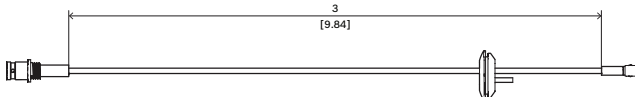

## NDA-MCSMB-30M Cable, SMB to BNC, 3.0m

The analog cable, SMB (female) to BNC (female), can be used to connect a camera to a coaxial cable. The analog cable is applicable for FLEXIDOME indoor 5100i, FLEXIDOME indoor 5100 IR, FLEXIDOME outdoor 5100i, and FLEXIDOME outdoor 5100i IR.

### Installation/configuration notes

Dimensions in m (ft)