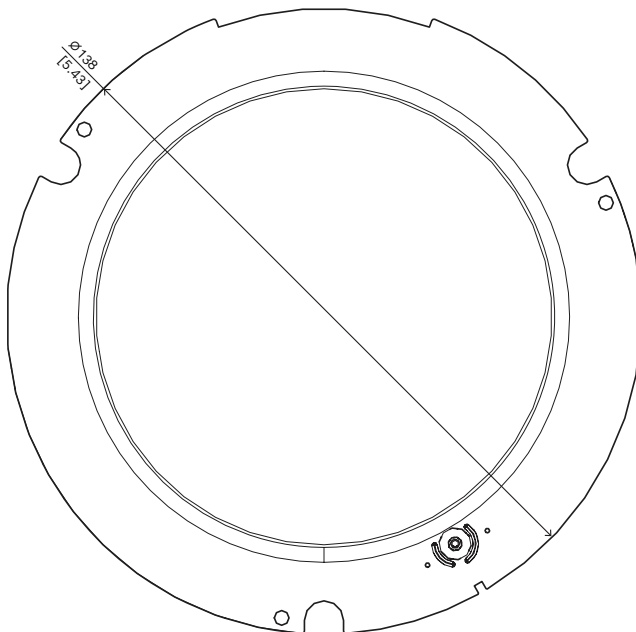

## NDA-5070-TBLI Bubble, tinted for FLEXIDOME 5100i IR

► Applicable for FLEXIDOME indoor 5100 IR and FLEXIDOME outdoor 5100i IR

The tinted bubble is applicable for FLEXIDOME indoor 5100 IR and FLEXIDOME outdoor 5100i IR.

### Installation/configuration notes

Dimensions in mm (inch)

### Parts included

Quantity	Component
1	Tinted bubble
1	Quick installation guide

### Technical specifications

Mechanical	
Dimension (Ø x H) (mm)	138 mm x 75.20 mm
Dimension (Ø x H) (in)	5.43 in x 2.96 in
Weight (g)	120 g
Weight (lb)	0.26 lb
Bubble material	Polycarbonate