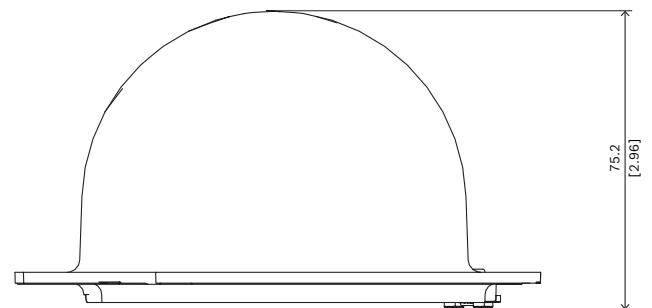

### Installation/configuration notes

Dimensions in mm (inch)

### Technical specifications

Mechanical	
Dimension (Ø x H) (mm)	138 mm x 75.20 mm
Dimension (Ø x H) (in)	5.43 in x 2.96 in
Weight (g)	120 g
Weight (lb)	0.26 lb
Bubble material	Polycarbonate