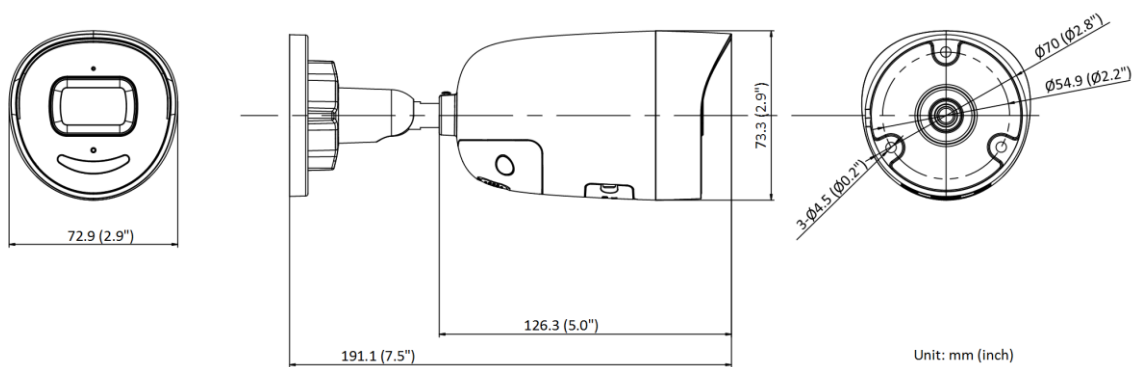

▪ **Dimension**