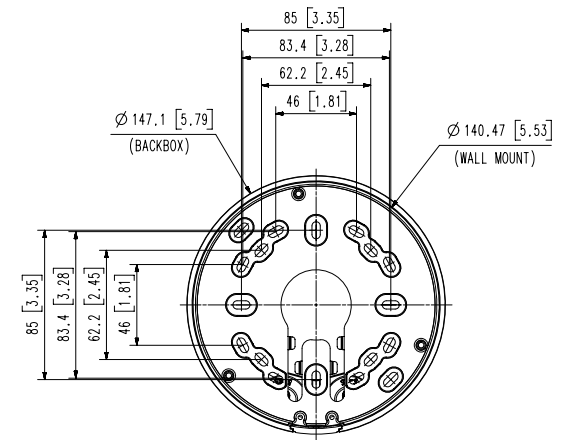

Mechanical

Color / Material	White / Aluminum + PC Hard-coated window
RAL Code	RAL9003
Product Dimensions / Weight	Ø93.4x276.6mm(Ø3.68x10.89"), 1640g(3.62 lb)

DORI (EN62676-4 standard)

Detect (25PPM/ 8PPF)	Wide: 44.8m(147.02ft) / Tele: 151.3m(496.29ft)
Observe (63PPM/ 19PPF)	Wide: 17.9m(58.81ft) / Tele: 60.5m(198.52ft)
Recognize (125PPM/ 38PPF)	Wide: 9.0m(29.4ft) / Tele: 30.3m(99.26ft)
Identify (250PPM/ 76PPF)	Wide: 4.5m(14.7ft) / Tele: 15.1m(49.63ft)

4	XNO-C6083R	'21.09.24
3	XNO-C7083R	'21.09.24
2	XNO-C8083R	'21.09.24
1	XNO-C9083R	'21.09.24
No.	MODEL NAME	DATE

Unit:mm[inch] SCALE:1/2 © Hanwha Techwin

A2

© Hanwha Techwin Co.,Ltd. All rights reserved.