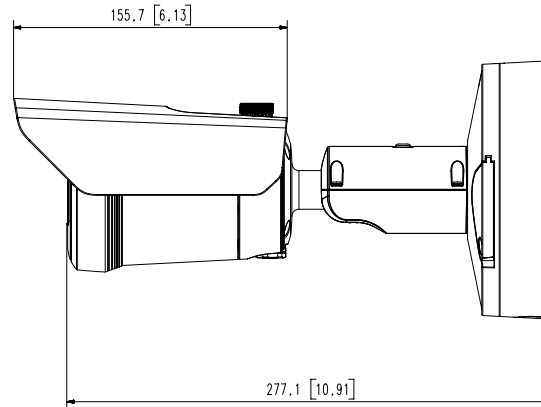

Mechanical

Color / Material	White / Aluminum + PC Hard-coated window
RAL Code	RAL9003
Product Dimensions / Weight	Ø93.4x276.6mm(Ø3.68x10.89"), 1640g(3.62 lb)

DORI (EN62676-4 standard)

Detect (25PPM/ 8PPF)	Wide: 44.8m(147.02ft) / Tele: 151.3m(496.29ft)
Observe (63PPM/ 19PPF)	Wide: 17.9m(58.81ft) / Tele: 60.5m(198.52ft)
Recognize (125PPM/ 38PPF)	Wide: 9.0m(29.4ft) / Tele: 30.3m(99.26ft)
Identify (250PPM/ 76PPF)	Wide: 4.5m(14.7ft) / Tele: 15.1m(49.63ft)

4	XNO-C6083R	'21.09.24
3	XNO-C7083R	'21.09.24
2	XNO-C8083R	'21.09.24
1	XNO-C9083R	'21.09.24
No.	MODEL NAME	DATE

Unit:mm[inch] SCALE:1/2 © Hanwha Techwin

A2

© Hanwha Techwin Co.,Ltd. All rights reserved.