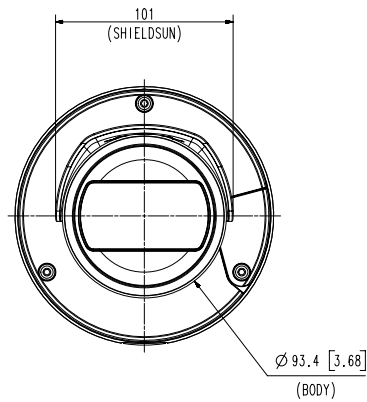

Mechanical

Color / Material	White / Aluminum + PC Hard-coated window
RAL Code	RAL9003
Product Dimensions / Weight	Ø93.4x276.6mm(Ø3.68x10.89"), 1640g(3.62 lb)

DORI (EN62676-4 standard)

Detect (25PPM/ 8PPF)	Wide: 44.8m(147.02ft) / Tele: 151.3m(496.29ft)
Observe (63PPM/ 19PPF)	Wide: 17.9m(58.81ft) / Tele: 60.5m(198.52ft)
Recognize (125PPM/ 38PPF)	Wide: 9.0m(29.4ft) / Tele: 30.3m(99.26ft)
Identify (250PPM/ 76PPF)	Wide: 4.5m(14.7ft) / Tele: 15.1m(49.63ft)

4	XNO-C6083R	'21.09.24
3	XNO-C7083R	'21.09.24
2	XNO-C8083R	'21.09.24
1	XNO-C9083R	'21.09.24
No.	MODEL NAME	DATE

Unit:mm[inch] SCALE:1/2 © Hanwha Techwin

A2

© Hanwha Techwin Co.,Ltd. All rights reserved.