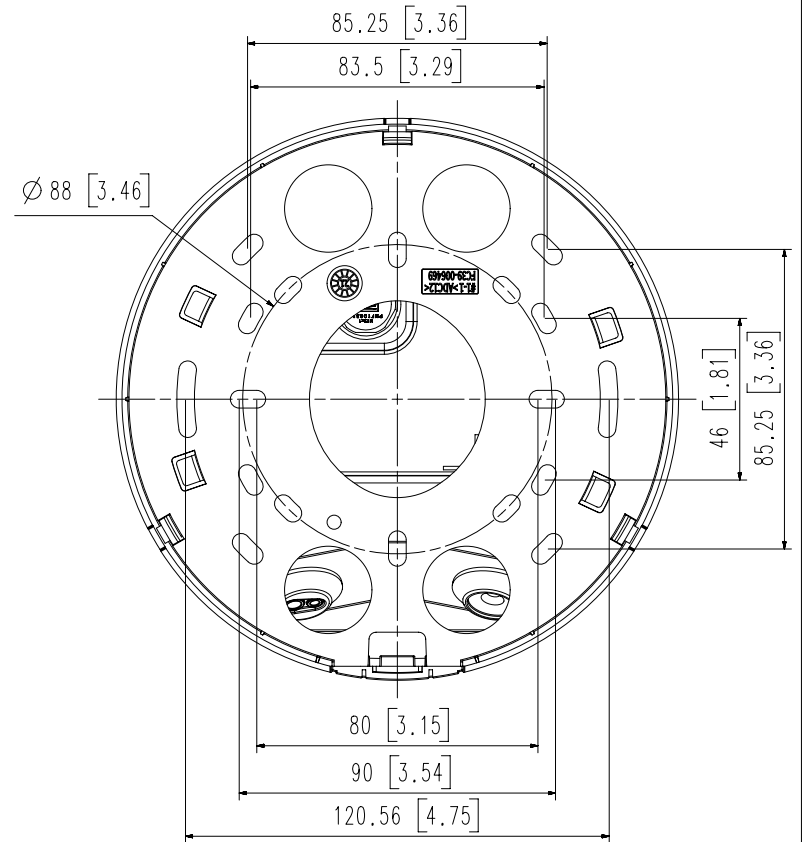

Mechanical

Color / Material	White / Aluminum + PC Hard-coated dome bubble
RAL Code	RAL9003
Product Dimensions / Weight	Ø160x118mm(Ø6.30x4.65"), 1350g(2.98 lb)

DORI (EN62676-4 standard)

Detect (25PPM/ 8PPF)	Wide: 51.7m(169.64ft) / Tele: 174.5m(572.64ft)
Observe (63PPM/ 19PPF)	Wide: 20.7m(67.85ft) / Tele: 69.8m(229.06ft)
Recognize (125PPM/ 38PPF)	Wide: 10.3m(33.93ft) / Tele: 34.9m(114.53ft)
Identify (250PPM/ 76PPF)	Wide: 5.2m(16.96ft) / Tele: 17.5m(57.26ft)

4	XND-C6083RV	'21.01.05
3	XND-C7083RV	'21.01.05
2	XND-C8083RV	'21.01.05
1	XND-C9083RV	'21.01.05
No.	MODEL NAME	DATE

Unit:mm[inch] SCALE:1/1 Hanwha Techwin

© Hanwha Techwin Co.,Ltd. All rights reserved.

A2