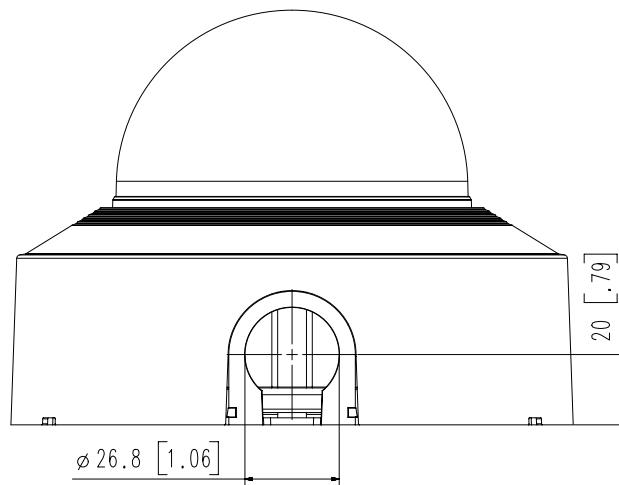

4	XND-C6083RV	'21.01.05
3	XND-C7083RV	'21.01.05
2	XND-C8083RV	'21.01.05
1	XND-C9083RV	'21.01.05
No.	MODEL NAME	DATE

Unit:mm[inch] SCALE:1/1 Hanwha Techwin

© Hanwha Techwin Co.,Ltd. All rights reserved.

A2