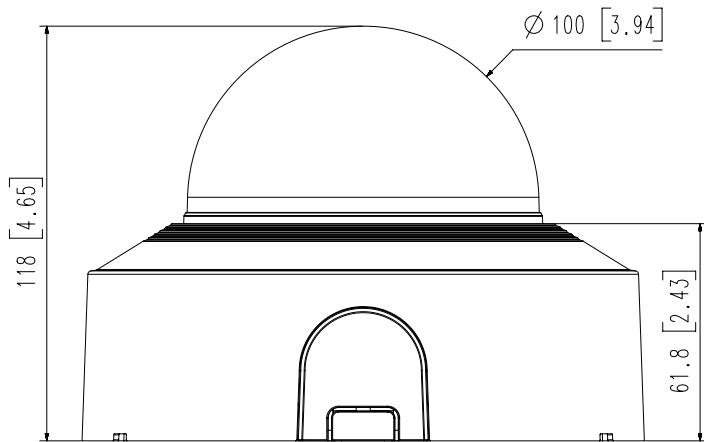

4	XND-C6083RV	'21.01.05
3	XND-C7083RV	'21.01.05
2	XND-C8083RV	'21.01.05
1	XND-C9083RV	'21.01.05
No.	MODEL NAME	DATE

Unit:mm[inch] SCALE:1/1 Hanwha Techwin

© Hanwha Techwin Co.,Ltd. All rights reserved.

A2