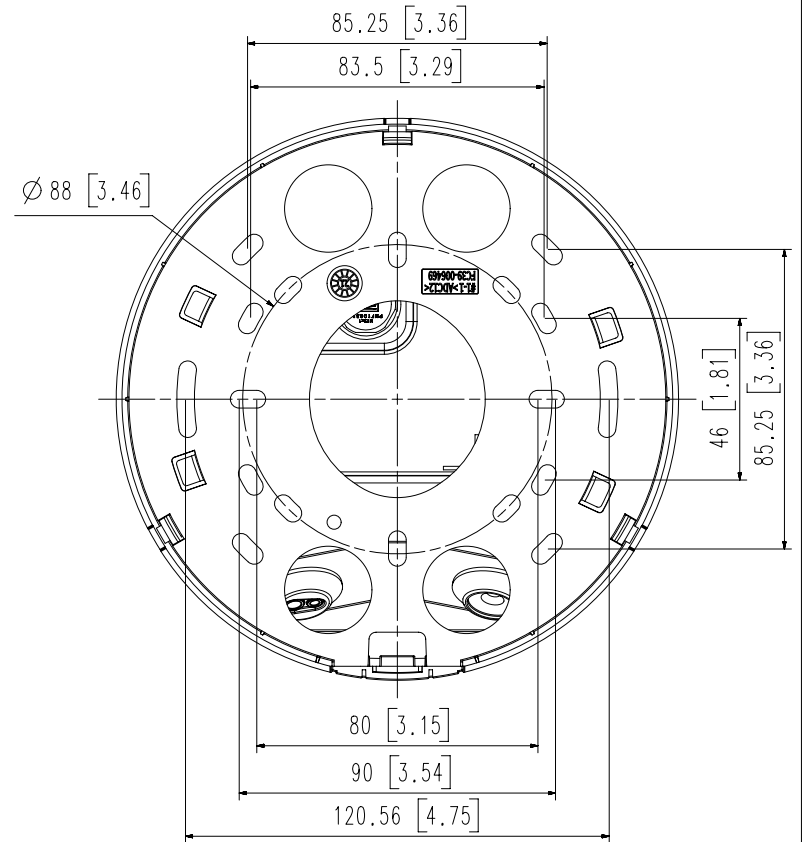

4	XND-C6083RV	'21.01.05
3	XND-C7083RV	'21.01.05
2	XND-C8083RV	'21.01.05
1	XND-C9083RV	'21.01.05
No.	MODEL NAME	DATE

Unit:mm[inch] SCALE:1/1 Hanwha Techwin

© Hanwha Techwin Co.,Ltd. All rights reserved.

A2