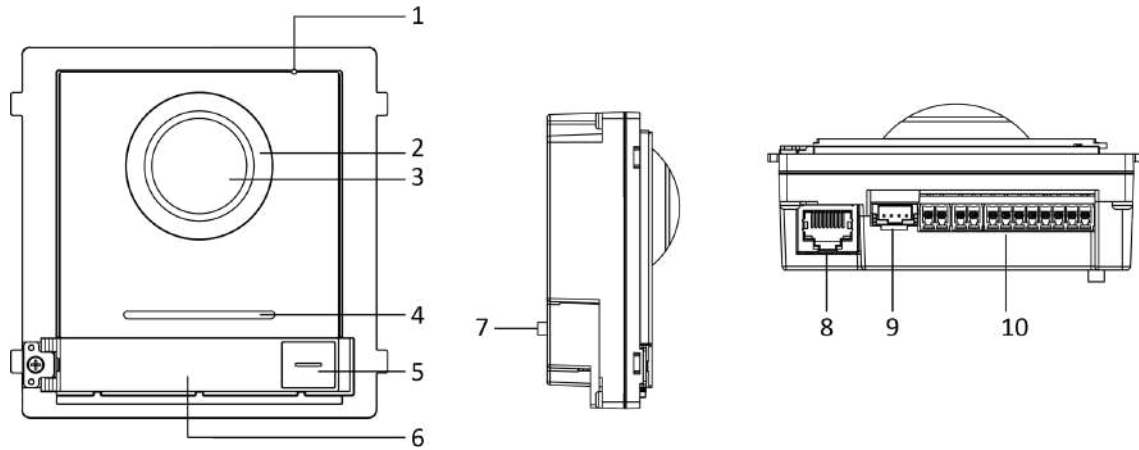

Model		DS-KD8003-IME1
	Resolution	Main Stream: 1920 × 1080 Sub Stream: 720 × 480
	BLC	Supported
	DNR	Supported
	WDR	Supported
	Anti-flicker	50 Hz, 60 Hz
	Field of view	Horizontal : 180° Vertical : 96°
Audio parameters	Audio input	Built-in omnidirectional microphone
	Audio output	Built-in omnidirectional (more than 85 dB within 20 cm)
	Audio compression standard	G.711 U
	Audio compression rate	64 Kbps
	Audio quality	Noise suppression and echo cancellation
Light supplement	Light supplement mode	IR supplement
Network parameters	Ethernet	10/100 Mbps self-adaptive Ethernet
	Network protocol	TCP/IP, RTSP
Alarm parameters	Tampering alarm	1
Interfaces	Module-connecting	1
	I/O input	4
	Debug	1
	Relay	2 (30 V, 1 A)
General	Physical button	1
	Power supply	12 VDC/PoE (IEEE 802.3af)
	Power consumption	≤10 W
	Working temperature	- 40 °C to 60 °C (- 40 °F to 140 °F)
	Working humidity	10% to 95%
	IP protection level	IP65
	Installation	Flush mounting, surface mounting
Dimensions (W × H × D)	98 mm × 99.8 mm × 43.9 mm (3.86" × 3.93" × 1.73")	

Typical Application

Physical Interface

Indoor Station

No.	Description	No.	Description
1	Screen	5	TF Card Slot
2	Microphone	6	Alarm Terminal
3	Network Interface	7	Reserved
4	Loudspeaker	8	Power Terminal

Door Station