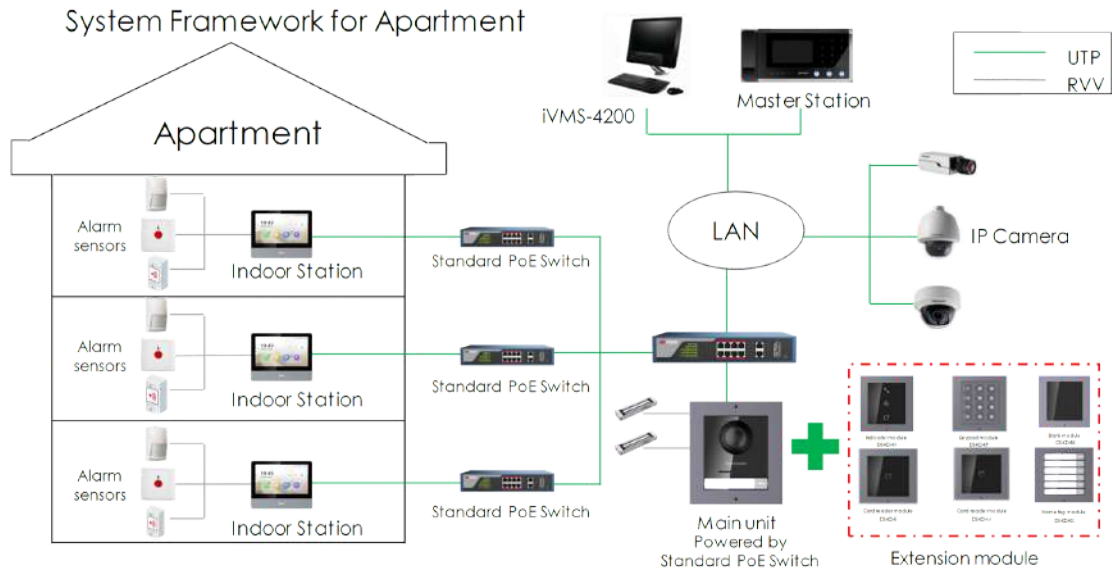

Typical Application