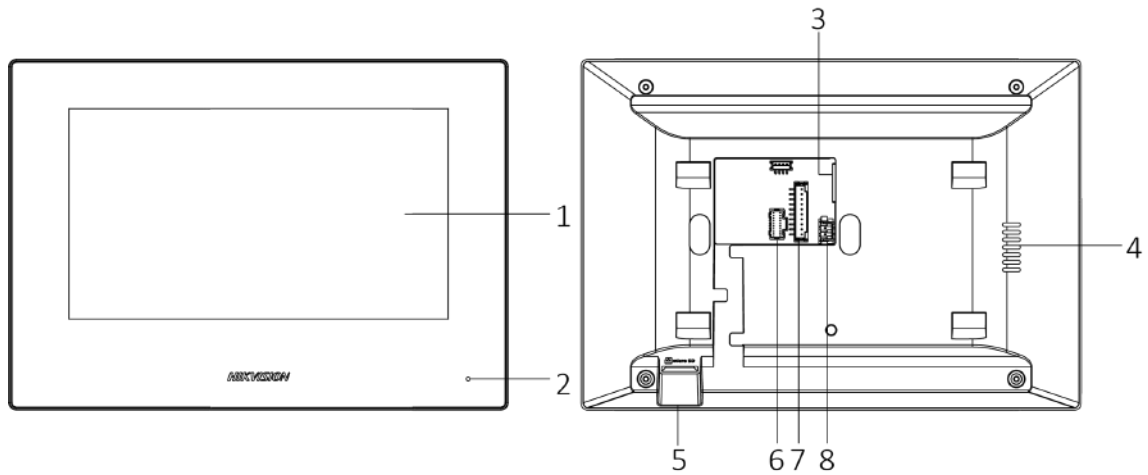

Physical Interface

Indoor Station