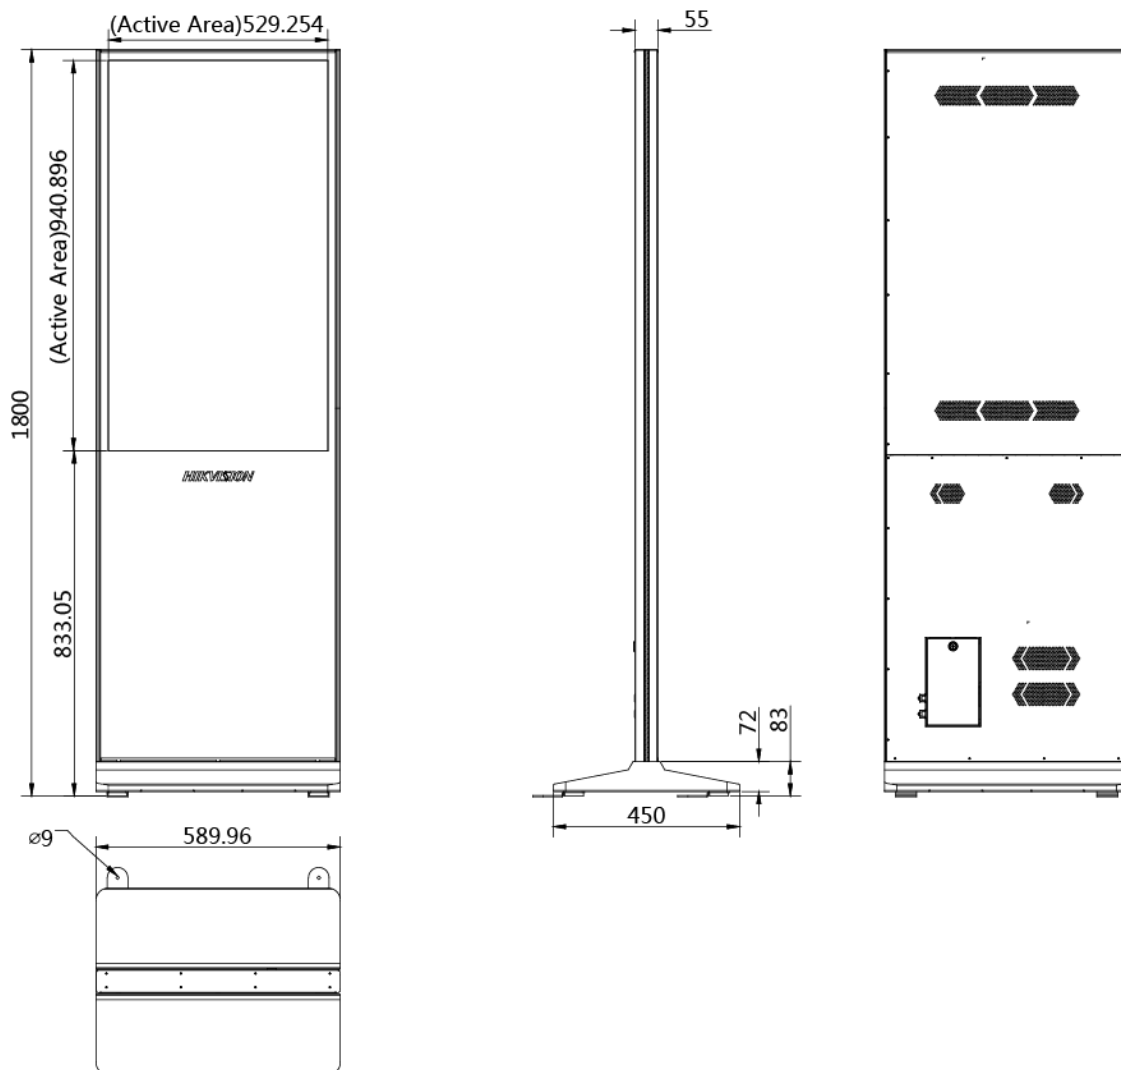

Dimension (unit: mm)

DS-D6043FL-B/S (with base)