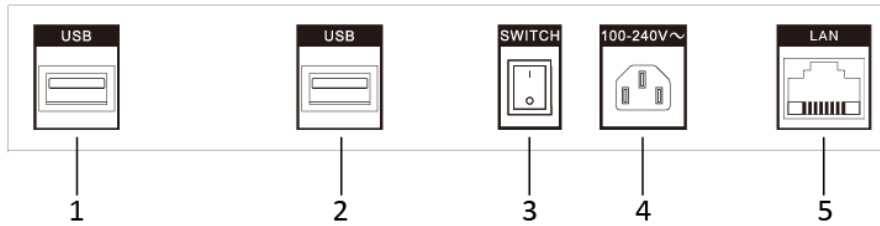

Physical Interface

No.	Interface	Description	No.	Interface	Description
1	USB	USB 2.0 interface	2	USB	USB 2.0 interface
3	Switch	Power switch	4	100-240V~	Power interface
5	LAN	Network Interface	---	---	---

Available Model

DS-D6043FL-B/S

Accessory Device

Model	Material Code	Description	Picture
DS-D60S-B	302501753	Information release management server (integration of software and hardware)