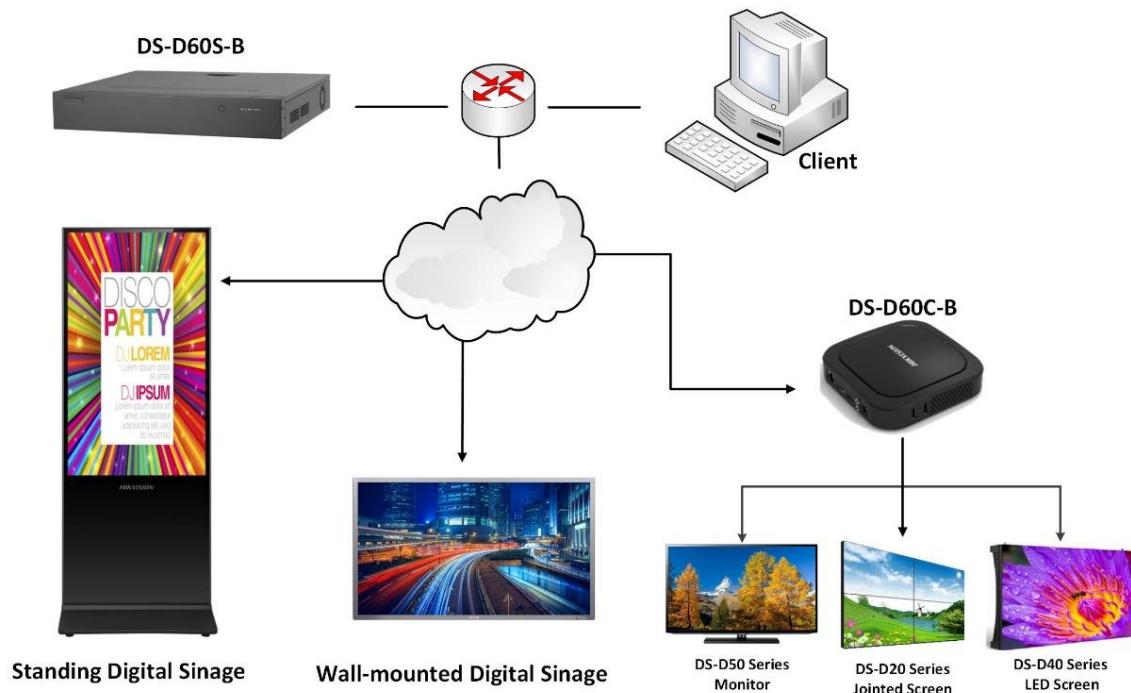

Typical Application

CENTRAL SECURITY DISTRIBUTION

An Anixter Company

1300 319 499

csd.com.au

VIC: Mulgrave, Tullamarine NSW: Seven Hills, Waterloo ACT: Fyshwick QLD: Loganholme SA: Dudley Park WA: Balcatta