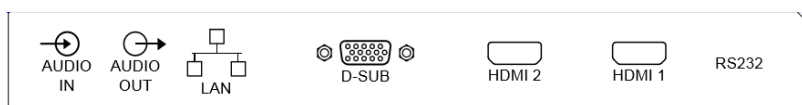

DS-D5055UC 54.6" 4K Monitor

Key Features

- Designed for surveillance, high reliability and stability
- 4K resolution is 4 times 1080P can own broader view and more abundant details
- IPS panel, display picture perfectly
- HDMI support up to 4K@60Hz
- Multiple inputs: HDMI, VGA, RJ45, USB
- Build-in speaker, Audio 8W*2
- Narrow front Bezel

Interfaces

NO.	Description
1	RS232
2	HDMI 2.0*2
3	VGA
4	LAN
5	Audio out
6	Audio in
7	USB3.0*1 /USB2.0*1

Specifications

Model	DS-D5055UC	
Backlight	D-LED	
Screen Size	54.6 inch	
Pixel Pitch	0.315mm (H) * 0.315mm(W)	
Max Resolution	3840 * 2160	
Brightness	400 cd/m ² (Typ.)	
Contrast	1200:1	
Response Time	8ms	
Color	1.07billion	
Active Area	1209.6mm(H) * 680.4 mm(V)	
Viewing Angle	Horizontal 178°, Vertical 178°	
Interfaces	HDMI 2.0	2
	VGA	1
	LAN	1
	Audio out	1
	Audio in	1
	USB3.0*1 /USB2.0*1	2
	RS232	1
Power Supply	AC 100~240V, 50/60 Hz	
Power Consumption	≤180W	
Standby Power Consumption	0.5W	
Loudspeaker	8W*2	
Working Temperature	0°C ~ 40°C	
Working Humidity	20% - 80%RH(No Condensation)	
Storage Temperature	-20°C ~ +60°C	
Storage Humidity	10% - 90%RH(No Condensation)	
Color of Casing	Black	
VESA	400mm*200mm/400mm*400mm	
Dimensions(W*H*D)	1239.2mm*711.6mm*61.7 mm	
Packing Dimensions(W*H*D)	1365mm*864mm*185 mm	
Gross Weight	20.7kg	
Net Weight	16Kg	
Accessories	Power cord	1
	Battery	1
	Remote Control	1
	User manual	1
	HDMI cable	1
Bracket	Pedestal	NA
	Wall mounted	Optional DS-DM4255W
*Note	All specifications mentioned above are subject to the actual product	