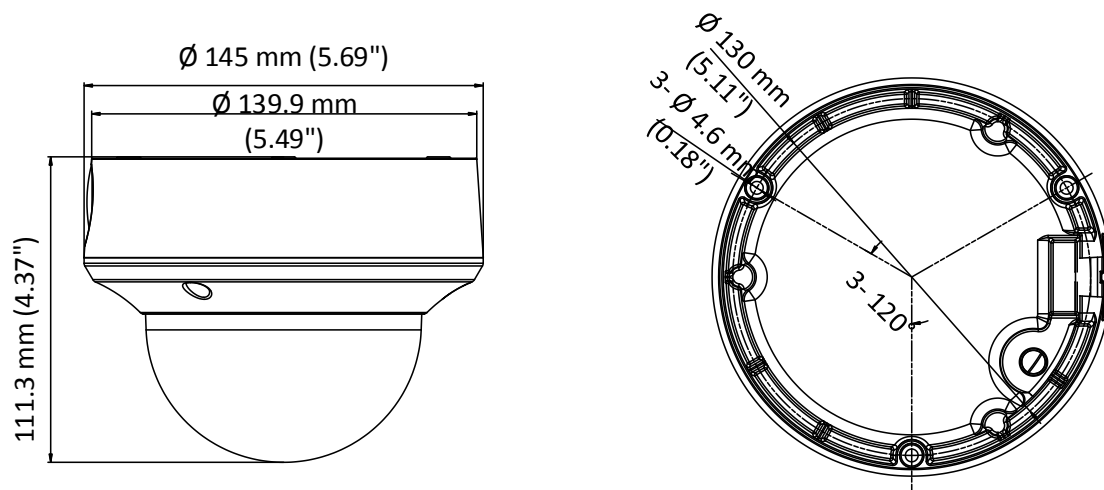

DS-2CE5AU7T-AVPIT3ZF 8 MP Dome Camera

Key Feature

- 8.29 MP high performance CMOS
- Auto focus
- 3840 × 2160 resolution
- 2.7 mm to 13.5 mm motorized varifocal lens
- EXIR 2.0, smart IR, up to 60 m IR distance
- OSD menu, 3D DNR, 130 dB true WDR
- 4 in 1 video output (switchable TVI/AHD/CVI/CVBS)
- IP67, IK10
- Up the coax (HIKVISION-C)

Specification

Camera	
Image Sensor	8.29 megapixel progressive scan CMOS
Signal System	PAL/NTSC
Frame Rate	TVI: 8MP@12.5fps, 8MP@15fps, 5MP@20fps, 4MP@25fps, 4MP@30fps, 2MP@25fps, 2MP@30fps CVI: 8MP@12.5fps, 8MP@15fps AHD: 8MP@12.5fps, 8MP@15fps CVBS: 960H P/N
Resolution	3840 (H) × 2160 (V)
Min. Illumination	Color: 0.003 Lux @ (F1.2, AGC ON), 0 Lux with IR
Shutter Time	PAL: 1/12.5 s to 1/50, 000 s NTSC: 1/15 s to 1/50, 000 s
Lens	2.7 mm to 13.5 mm motorized varifocal lens
Horizontal Field of View	108.1° to 45.6°
Lens Mount	Φ14
Day & Night	IR cut filter
Angle Adjustment	Pan: 0° to 355°, Tilt: 0° to 75°, Rotate: 0° to 355°
Synchronization	Internal synchronization
WDR (Wide Dynamic Range)	≥ 130 dB
Menu	
AGC	Yes
D/N Mode	Auto/Color/BW (Black and White)
White Balance	Auto/Manual
BLC	Yes
WDR	Yes
Functions	Brightness, Sharpness, 3D DNR, Mirror, Smart IR
Interface	
Video Output	1 HD analog output
Switch Button	TVI/AHD/CVI/CVBS
General	
Operating Conditions	-40 °C to 60 °C (-40 °F to 140 °F), humidity: 90% or less (non-condensation)
Power Supply	9.6 VDC to 14.4 VDC; 19.2 VAC to 28.8 VAC
Power Consumption	Max. 8.2 W
Protection Level	IP67, IK10
Material	Metal
IR Range	Up to 60 m
Communication	Up the coax, Protocol: HIKVISION-C (TVI output)
Dimensions	Ø 145 mm × 111.3 mm (Ø 5.69" × 4.37")
Weight	Approx. 860 g (1.90lb.)

Order Model

DS-2CE5AU7T-AVPIT3ZF

Dimension

Accessory

DS-1273ZJ-140-DM45
Wall Mount

DS-1275ZJ-SUS
Vertical Pole Mount

DS-1276ZJ-SUS
Corner Mount

DS-1280ZJ-DM45
Junction Box