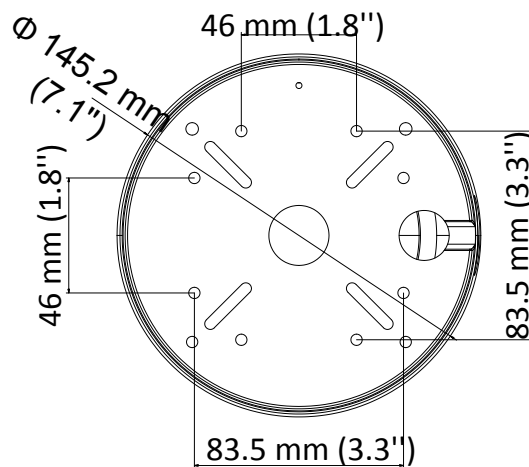

Order Model

DS-2CE59U7T-AVPIT3ZF

Dimension