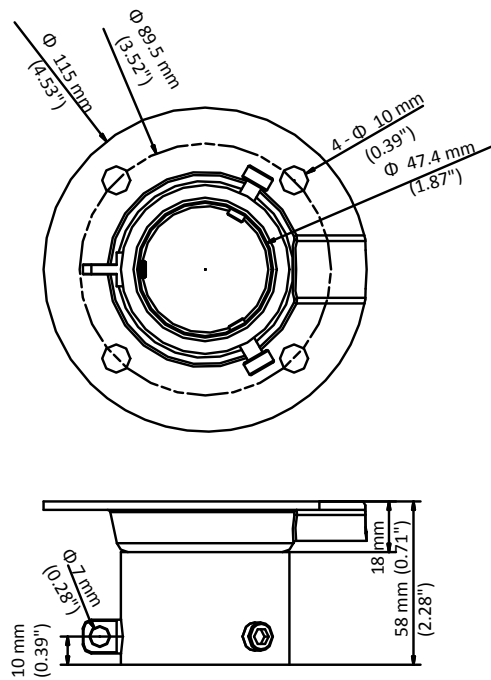

DS-1668ZJ-P

Pendant Mount

Feature

- Zinc-coated steel material with surface spray treatment
- The hook for safety rope facilitates camera's installation

Dimension

Available Model

DS-1668ZJ-P

Parameter

| | |
|------------|---|
| Model | DS-1668ZJ-P |
| Parameters | Pendant Mount PanoVu |
| Appearance | Platinum Gray |
| Material | Steel |
| Dimension | $\Phi 115 \text{ mm} \times 58 \text{ mm}$ (4.53" \times 2.28") |
| Weight | 620 g (1.37 lb.) |

Note

- The mount should be installed on the flat surface.
- The ceiling must be capable of supporting at least 3 times as much as the total weight of the camera and the mount.
- The mount's maximum load capacity is 20 kg (44 lb.).