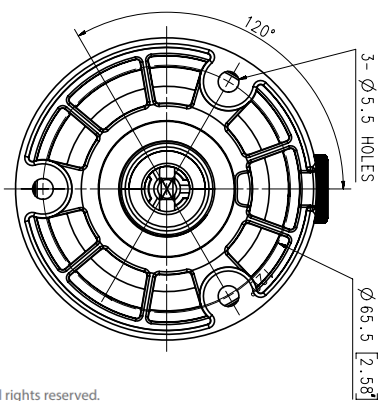

## Key Features

- Max. 5Megapixel (2592 x 1944) resolution
- 6mm fixed lens
- 0.15Lux (Color), 0Lux (B/W, IR LED on)
- Max. 30fps@5MP (H.265 / H.264)
- H.265, H.264, MJPEG codec support, Multiple streaming
- Day & Night, WDR (120dB)
- Tampering, Motion detection, Defocus detection
- Micro SD / SDHC / SDXC memory slot (Max. 128GB)
- Hallway view, WiseStream II support
- IR Viewable length 30m
- IP66, IK10, PoE

Streaming	Unicast(6 users) / Multicast Multiple streaming(Up to 3 profiles)
Protocol	IPv4, IPv6, TCP/IP, UDP/IP, RTP(UDP), RTP(TCP), RTCP, RTSP, NTP, HTTP, HTTPS, SSL/TLS, DHCP, FTP, SMTP, ICMP, IGMP, SNMPv1/v2c/v3(MIB-2), ARP, DNS, DDNS, QoS, UPnP, Bonjour, LLDP
Security	HTTPS(SSL) Login Authentication Digest Login Authentication IP Address Filtering User access log 802.1X Authentication(EAP-TLS, EAP-LEAP)
Edge Storage	Micro SD/SDHC/SDXC 1slot 128GB
Application Programming Interface	ONVIF Profile S/G/T SUNAPI(HTTP API) Wisenet open platform
Web Viewer	Supported OS: Windows 7, 8.1, 10, Mac OS X 10.12, 10.13, 10.14 Recommended Browser: Google Chrome Supported Browser: MS Explore11, MS Edge, Mozilla Firefox(Window 64bit only), Apple Safari(Mac OS X only)
Memory	512MB RAM, 256MB Flash
<b>Environmental</b>	
Operating Temperature / Humidity	-30°C ~ +55°C(-22°F ~ +131°F) / Less than 90% RH * Start up should be done at above -20°C
Storage Temperature / Humidity	-30°C ~ +60°C(-22°F ~ +140°F) / Less than 90% RH
Certification	IP66, IK10
<b>Electrical</b>	
Input Voltage	PoE(IEEE802.3af, Class3)
Power Consumption	PoE: Max 7.50W, typical 6.10W
<b>Mechanical</b>	
Color / Material	Dark grey / Aluminum
Product dimensions / weight	Ø70.0x246.0mm(Ø4.33x3.39"), 680g(1.50 lb)

Appearance  
Unit : mm [inch]