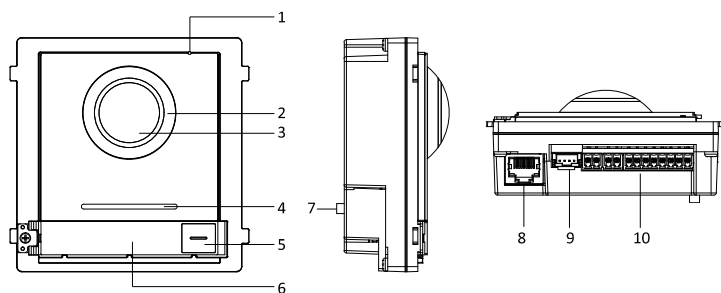

Linked doorphone	Max. 8
Protocol	ISAPI, RTSP, STMP, SNMP
Unlock door	Unlock by presenting cards, unlock via Client Software, unlock via App, unlock via indoor station

General	
Physical button	1
Power supply	12 VDC/PoE (IEEE 802.3af)
Power consumption	≤ 10 W
Working temperature	-40° C to +55° C (-40° F to 131° F)
Working humidity	10% to 95%
Installation	Flush mounting, surface mounting
Dimension	98 mm × 99.8 mm × 43.9 mm (3.86" × 3.93" × 1.73")
Material	Stainless steel

Available Model

DS-KD8003-IME1/S

Appearance and Interfaces