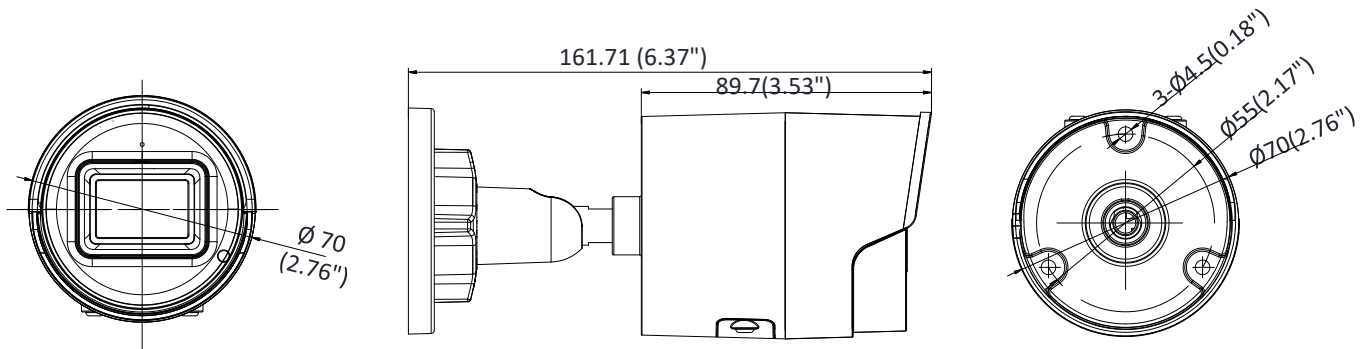

Software Reset	Yes
Linkage Method	Upload to FTP/NAS/memory card, notify surveillance center, send email, trigger recording, trigger capture Trigger recording: memory card, network storage, pre-record and post-record Trigger captured pictures uploading: FTP, HTTP, NAS, Email Trigger notification: HTTP, ISAPI, alarm output, Email
Storage Conditions	-30 °C to 60 °C (-22 °F to 140 °F), humidity 95% or less (non-condensing)
Startup and Operating Conditions	-30 °C to 60 °C (-22 °F to 140 °F), humidity 95% or less (non-condensing)
Power Supply	12 VDC ± 25%; PoE: (802.3af, class 3)
Power Consumption and Current	12 VDC, 0.5 A, max. 6 W PoE: (802.3af, 36V to 57V), 0.2 A to 0.13 A, max. 7.2 W
Power Interface	Ø5.5 mm coaxial power plug
Material	Metal
Camera Dimension	Ø70 ×161.7 mm (2.76" × 6.37")
Package Dimension	216 × 121 × 118 mm (8.5" × 4.8" ×4.6")
Camera Weight	500 g (1.1 lb.)
With Package Weight	710 g (1.6 lb.)
<b>Approval</b>	
Protection	-I model: Ingress protection: IP67 (IEC 60529-2013) -IU model: Ingress protection: IP66 (IEC 60529-2013)
EMC	CE-EMC (EN 55032: 2015, EN 61000-3-2: 2014, EN 61000-3-3: 2013, EN 50130-4: 2011 +A1: 2014); RCM (AS/NZS CISPR 32: 2015); IC (ICES-003: Issue 6, 2016); KC (KN 32: 2015, KN 35: 2015)
Safety	UL (UL 60950-1); CB (IEC 60950-1:2005 + Am 1:2009 + Am 2:2013); CE-LVD (EN 60950-1:2005 + Am 1:2009 + Am 2:2013); BIS (IS 13252(Part 1):2010+A1:2013+A2:2015); LOA (IEC/EN 60950-1)
Environment	CE-RoHS (2011/65/EU); WEEE (2012/19/EU); Reach (Regulation (EC) No 1907/2006)

## Dimension

Unit: mm(Inch)