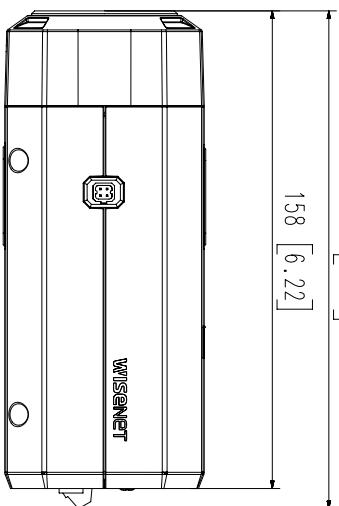

XNB-9002

4K Network Box Camera

Key Features

- 4K resolution
- 0.05Lux@F1.2 (Color), 0.005Lux(B/W)
- Max. 30fps@4K (H.265/H.264)
- Day & Night (ICR), extreme WDR
- DIS with built-in Gyro sensor
- Video Analytics(Defocus, Directional detection, Audio detection, Shock detection, Face/Upper body detection)
- Digital auto tracking, Sound classification
- Motion detection, Handover
- Dual SD slots (Max. 512GB)
- WiseStream II support

165 [6.48]
158 [6.22]

67 [2.64]

81 [3.19]

1-32UNC-28 TAP

3	IP-용 MODEL2	
2	XNB-8002	'20.04.02
1	XNB-9002	'20.04.02
No.	MODEL NAME	DATE

Unit : mm [inch]

SCALE : 4/5