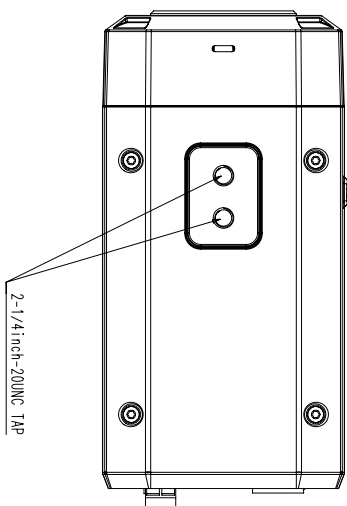

165 [6.48]
158 [6.22]

67 [2.64]

81 [3.19]

1-32UNC-28 TAP

3	IP-용 MODEL2	
2	XNB-8002	'20.04.02
1	XNB-9002	'20.04.02
No.	MODEL NAME	DATE

Unit : mm [inch]

SCALE : 4/5