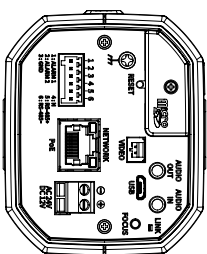

165 [6.48]
158 [6.22]

67 [2.64]

81 [3.19]

1-32UNC-28 TAP

3	IP-용 MODEL2	
2	XNB-8002	'20.04.02
1	XNB-9002	'20.04.02
No.	MODEL NAME	DATE

Unit : mm [inch]

SCALE : 4/5