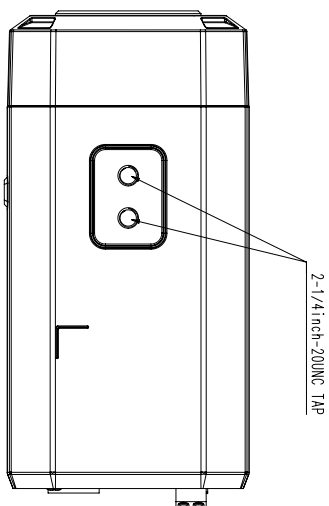

XNB-9002

4K Network Box Camera

Key Features

- 4K resolution
- 0.05Lux@F1.2 (Color), 0.005Lux(B/W)
- Max. 30fps@4K (H.265/H.264)
- Day & Night (ICR), extreme WDR
- DIS with built-in Gyro sensor
- Video Analytics(Defocus, Directional detection, Audio detection, Shock detection, Face/Upper body detection)
- Digital auto tracking, Sound classification
- Motion detection, Handover
- Dual SD slots (Max. 512GB)
- WiseStream II support

165 [6.48]
158 [6.22]

67 [2.64]

81 [3.19]

1-32UNC-28 TAP

3	IP-용 MODEL2	
2	XNB-8002	'20.04.02
1	XNB-9002	'20.04.02
No.	MODEL NAME	DATE

Unit : mm [inch]

SCALE : 4/5