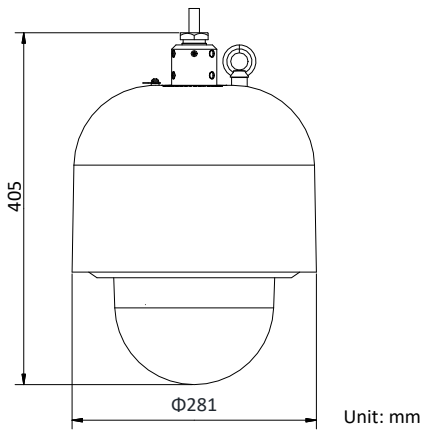

Dimensions

Accessory

DS-1690ZJ-X

Wall mounting bracket (included)

DS-1691ZJ-X

Pendant mounting bracket

DS-1677ZJ-XS-1.0 (C2)

Flexible conduit

DS-2780ZJ-X

Explosion-proof terminal box