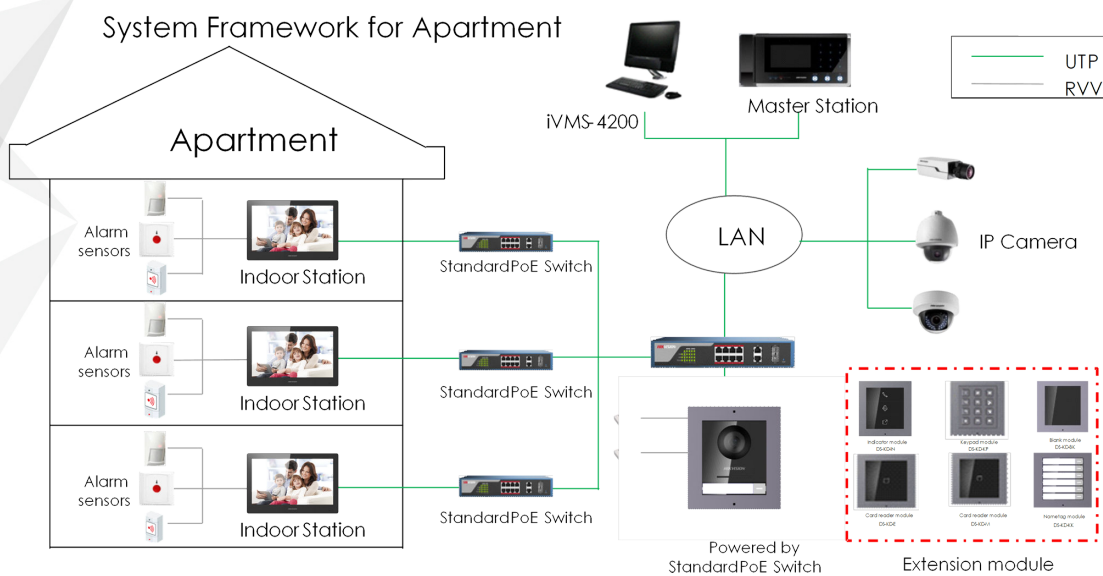

## DS-KH8520-WTE1

### Video Intercom Indoor Station with 10-Inch Touch Screen

#### Key Feature

- New UI V2.0: User friendly design
- 10-inch colorful touch screen with resolution 1024 × 600
- Standard PoE
- Stores messages and capture pictures in the TF card
- Remote unlocking via the client software or the mobile client
- Views live videos of door stations and linked cameras
- Supports wireless network

## Specification

Model		DS-KH8520-WTE1
System	Memory	128 MB
	Flash	32 MB
	Operation system	Embedded Linux operation system
Display	Display screen	10.1-inch colorful TFT LCD
	Display resolution	1024 × 600
	Operation method	Capacitive touch screen
Audio	Audio input	Built-in omnidirectional microphone
	Audio output	Built-in loudspeaker
	Audio compression standard	G.711 U
	Audio compression rate	64 Kbps
	Audio quality	Noise suppression and echo cancellation
Network	Wired network	10/100 Mbps self-adaptive network
	Wireless network	Wi-Fi 802.11b/g/n
	Network protocol	TCP/IP、SIP、RTSP
	Network interface	1 RJ-45 10/100 Mbps self-adaptive
	Alarm input	8-ch alarm inputs
	Relay output	2
	TF card	Max to 32 G, SD 2.0 or lower version
	RS-485	1
General	Power supply	IEEE802.3af, standard PoE
		12 VDC/1 A
	Power consumption	≤ 6 W
	Working temperature	-10 °C to 55 °C (14 °F to 131 °F)
	Working humidity	10% to 90%
Dimensions (W × H × D)		254 mm × 166 mm × 14.7 mm (10.0" × 6.5" × 0.58")