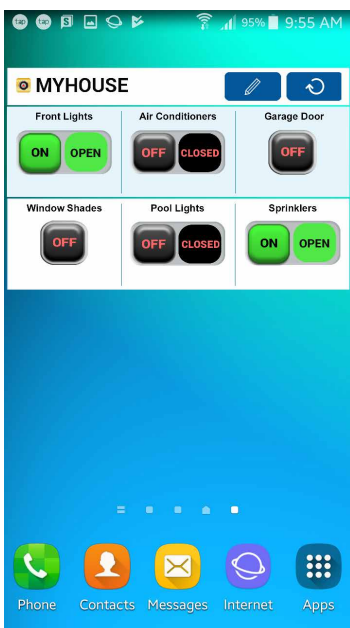

Connectivity is ensured by Paradox's Swan servers and Insite GOLD Android / iOS one-stop solution application.

Paradox's one-stop solution fits residential or business protection needs, with one installation and application to manage and use.

Alarm

Manage your system including arm / disarm, view partitions and respond to system alarms and panics.

Video

Watch live streaming videos, manage Record on Demand (ROD) and Record on Trigger (ROT), share videos.