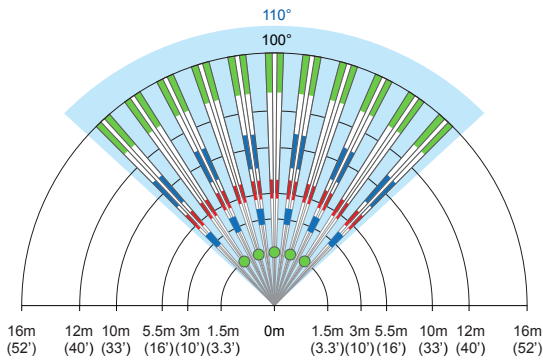

Detector Beam Patterns

TOP VIEW:

Camera View

SIDE VIEW:

Camera View

Technical Specifications

Image resolution	1280 x 720p
Image sensor type	1.4 megapixels, CMOS sensor, 7V / LUX, Sec
Streaming video	720p H.264 10 FPS
HD audio	16 bit, 24 KHz sampling rate, 32 Kb/s mono
Internet bandwidth	Minimum 1 Mb/s UPLOAD recommended
Pre-event recording	3 seconds
Internal storage	15 minutes alarm and 15 minutes ROT / VOD File length - 10 sec. 3 min. detection dependent
PIR sensor / lens	2x dual element / Mironel lens
Pet immunity	Pets up to 50cm
Detection speed	0.2 m/s to 2.5 m/s
Angle view (camera)	91° (V) x 110° (H)
PIR coverage	16m x 16m
Installation height	2.1m - 2.7m
Installation options	Corner or wall mount, BR88 wall bracket optional
Voltage input	12 to 16 Vdc
Current consumption	250 mA - IR illumination OFF @ 13.8V 350 mA - IR illumination ON @ 13.8V
Operating temperature	-40 °C to +60 °C (Heated in cold temperatures)
Unit size (H x W x D)	16.8 x 6.8 x 7.4 cm