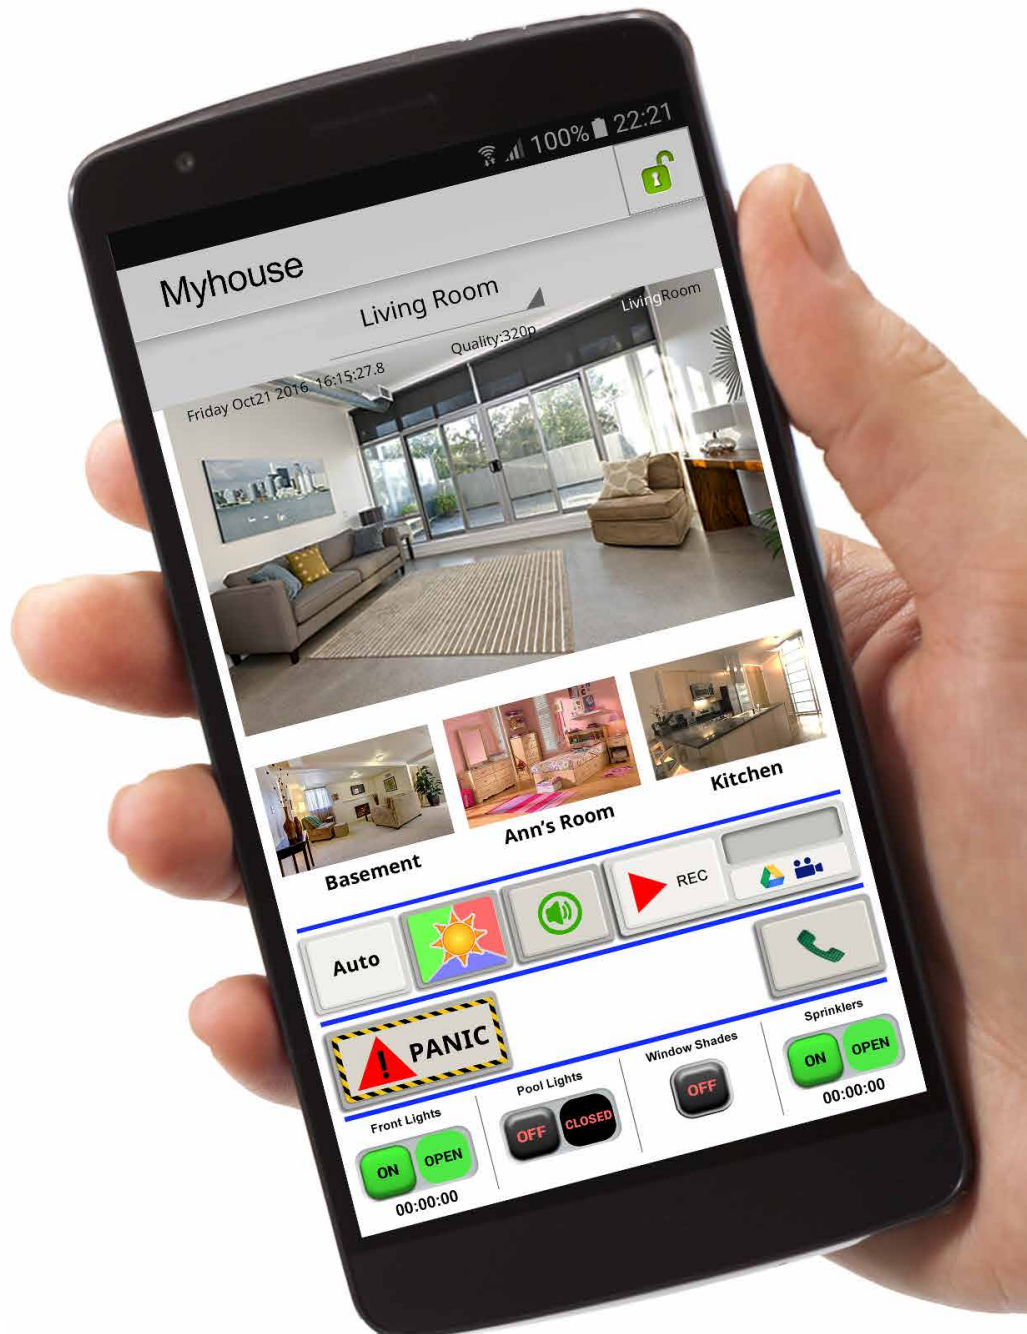

HD88 files are attached to the security events for easy management.

Insite GOLD – Android, iOS

The HD88 is programmed and managed easily and conveniently by the Insite GOLD smartphone application. Push notifications will indicate activity in the system. Events can be viewed, uploaded and stored. Permitted users may access site camera to view VOD for live streaming. Programmable outputs can be controlled from the Insite GOLD application and supported by Android and iOS.

ALARM

VIDEO / AUDIO

HOME AUTOMATION

ACCESS

Integrated Security Grade Dual Motion detector

The HD88's built-in high-grade Paradox legacy pet immune motion detector, used for alarm triggering or as a reliable ROT activation, provides false free triggers for recording. A non-video based triggering eliminates many nonsense false events, push and recordings.

Features List

- Fully integrated Paradox one solution
- Security Event-Driven - Files linked to events
- IPX4 Outdoor / Indoor
- Remote access via Insite GOLD application and Swan Service
- Google Drive cloud storage
- 720p colour streaming (H.264),
- HD audio
- Internal storage: 15 minutes alarm and 15 minutes Video on Demand (VOD) or Record on Trigger (ROT)
- Auto storage on phone when playing video files
- Pre-alarm -3 seconds recording
- Push notifications
- True Paradox Pet Immunity, pets up to 50cm will not be detected Security Grade PIR Dual sensor / Dual Mironel lens
- Day/Night switching with IR Night Illumination up to 10m
- Compatible with Paradox Spectra SP5500, SP6000, SP7000, EVO192 and EVOHD