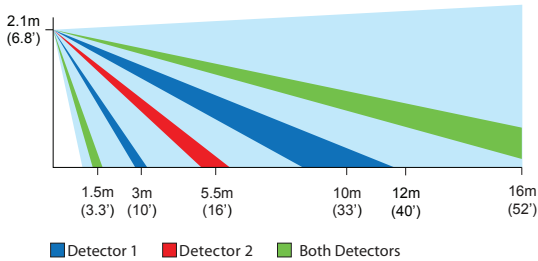

Detector Beam Patterns

TOP VIEW:

Camera View

SIDE VIEW:

Camera View

Technical Specifications

Image resolution	1280 x 720p
Image sensor type	1.4 megapixels, CMOS sensor, 7V / LUX, Sec
Streaming video	720p H.264 10 FPS
HD audio	16 bit, 24 KHz sampling rate, 32 Kb/s mono
Internet bandwidth	Minimum 1 Mb/s UPLOAD recommended
Pre-event recording	3 seconds
Internal storage	15 minutes alarm and 15 minutes ROT / VOD File length - 10 sec. 3 min. detection dependent
PIR sensor / lens	2x dual element / Mironel lens
Pet immunity	Pets up to 50cm
Detection speed	0.2 m/s to 2.5 m/s
Angle view (camera)	91° (V) x 110° (H)
PIR coverage	16m x 16m
Installation height	2.1m - 2.7m
Installation options	Corner or wall mount, BR88 wall bracket optional
Voltage input	12 to 16 Vdc
Current consumption	250 mA - IR illumination OFF @ 13.8V 350 mA - IR illumination ON @ 13.8V
Operating temperature	-40 °C to +60 °C (Heated in cold temperatures)
Unit size (H x W x D)	16.8 x 6.8 x 7.4 cm