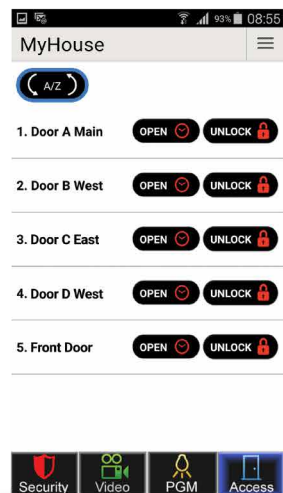

HD88 files are attached to the security events for easy management.

Insite GOLD – Android, iOS

The HD88 is programmed and managed easily and conveniently by the Insite GOLD smartphone application. Push notifications will indicate activity in the system. Events can be viewed, uploaded and stored. Permitted users may access site camera to view VOD for live streaming. Programmable outputs can be controlled from the Insite GOLD application and supported by Android and iOS.

ALARM

VIDEO / AUDIO

HOME AUTOMATION

ACCESS

Integrated Security Grade Dual Motion detector

The HD88's built-in high-grade Paradox legacy pet immune motion detector, used for alarm triggering or as a reliable ROT activation, provides false free triggers for recording. A non-video based triggering eliminates many nonsense false events, push and recordings.