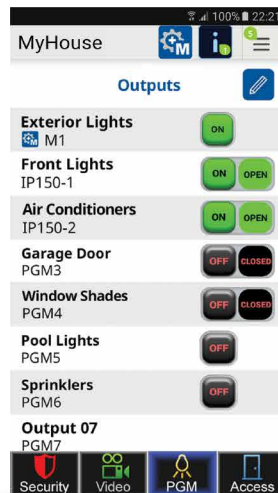

HD88 files are attached to the security events for easy management.

Insite GOLD – Android, iOS

The HD88 is programmed and managed easily and conveniently by the Insite GOLD smartphone application. Push notifications will indicate activity in the system. Events can be viewed, uploaded and stored. Permitted users may access site camera to view VOD for live streaming. Programmable outputs can be controlled from the Insite GOLD application and supported by Android and iOS.

ALARM

VIDEO / AUDIO

HOME AUTOMATION

ACCESS

Integrated Security Grade Dual Motion detector

The HD88's built-in high-grade Paradox legacy pet immune motion detector, used for alarm triggering or as a reliable ROT activation, provides false free triggers for recording. A non-video based triggering eliminates many nonsense false events, push and recordings.

Features List

- Fully integrated Paradox one solution
- Security Event-Driven - Files linked to events
- IPX4 Outdoor / Indoor
- Remote access via Insite GOLD application and Swan Service
- Google Drive cloud storage
- 720p colour streaming (H.264),
- HD audio
- Internal storage: 15 minutes alarm and 15 minutes Video on Demand (VOD) or Record on Trigger (ROT)
- Auto storage on phone when playing video files
- Pre-alarm -3 seconds recording
- Push notifications
- True Paradox Pet Immunity, pets up to 50cm will not be detected Security Grade PIR Dual sensor / Dual Mironel lens
- Day/Night switching with IR Night Illumination up to 10m
- Compatible with Paradox Spectra SP5500, SP6000, SP7000, EVO192 and EVOHD