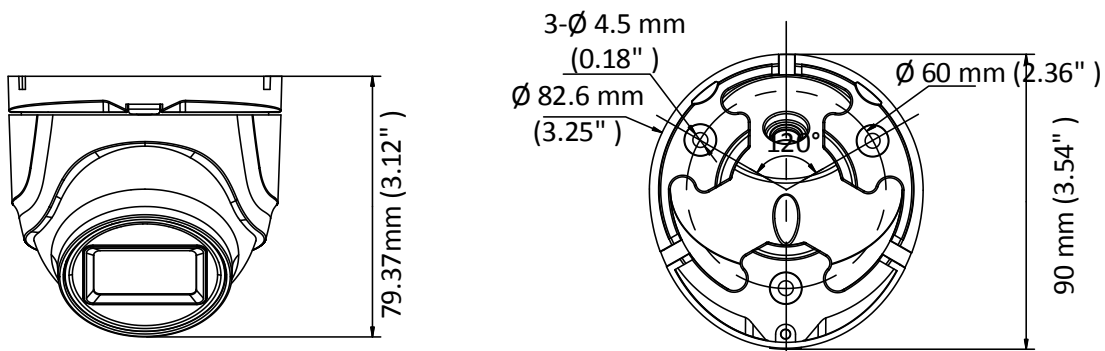

Order Models

DS-2CE76H8T-ITMF

Dimension