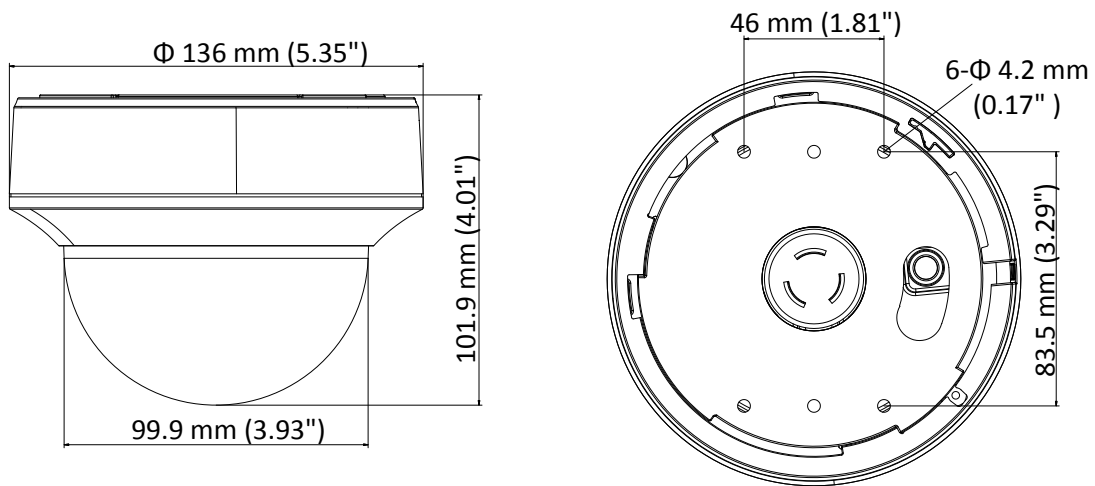

## Specification

<b>Camera</b>	
Image Sensor	5 megapixel progressive scan CMOS
Signal System	PAL/NTSC
Resolution	2560 (H) × 1944 (V)
Min. Illumination	Color: 0.003 Lux @ (F1.2, AGC ON), 0 Lux with IR
Frame Rate	TVI: 2 MP@25fps, 2 MP@30fps, 4 MP@25fps, 4 MP@30fps, 5 MP@20fps AHD: 4 MP@25fps, 4 MP@30fps, 5 MP@20fps CVI: 4 MP@25fps, 4 MP@30fps CVBS: PAL, NTSC
Shutter Time	PAL: 1/25 s to 1/50, 000 s NTSC: 1/30 s to 1/50, 000 s
Lens	2.7 mm to 13.5 mm motorized varifocal lens
Horizontal Field of View	92.3° to 29.3°
Lens Mount	Φ 14
Day & Night	IR cut filter
Angle Adjustment	Pan: 0° to 340°; Tilt: 0° to 75°; Rotate: 0° to 355°
Synchronization	Internal synchronization
WDR (Wide Dynamic Range)	≥ 130 dB
<b>Menu</b>	
AGC	Yes
D/N Mode	Auto/Color/BW (Black and White)
White Balance	Auto/Manual
BLC (Backlight Compensation)	Yes
WDR	Yes
3D DNR	Level 1 to 9
Privacy Mask	4 programmable privacy masks
Motion Detection	4 programmable areas
Language	English
Functions	Brightness, Sharpness, 3D DNR, Mirror, Smart IR
<b>Interface</b>	
Video Output	1 HD analog output
Switch Button	TVI/AHD/CVI/CVBS
<b>General</b>	
Operating Conditions	-40 °C to 50 °C (-40 °F to 122 °F), humidity: 90% or less (non-condensing)
Power Supply	-A: 9.6 VDC to 14.4 VDC; 19.2 VAC to 28.8 VAC
Power Consumption	-A: Max. 8 W
Material	Plastic
IR Range	Up to 60 m
Communication	Up the coax, Protocol: HIKVISION-C (TVI output)
Dimensions	Φ 136 mm × 101.9 mm ( Φ 5.35" × 4.01")
Weight	Approx. 430 g (0.95 lb.)

## Dimension

**Accessory**

DS-1275ZJ-SUS  
Vertical Pole Mount

DS-1273ZJ-130B  
Wall Mount

DS-1276ZJ-SUS  
Corner Mount

DS-1271ZJ-130  
Pendant Mount

DS-1273ZJ-130  
Pendant Mount

DS-1249ZJ  
In-ceiling Mount