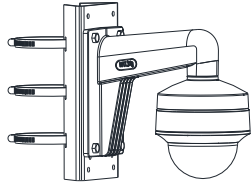

## Specification

<b>Camera</b>	
Image Sensor	5 megapixel progressive scan CMOS
Signal System	PAL/NTSC
Resolution	2560 (H) × 1944 (V)
Min. Illumination	Color: 0.003 Lux @ (F1.2, AGC ON), 0 Lux with IR
Frame Rate	TVI: 2 MP@25fps, 2 MP@30fps, 4 MP@25fps, 4 MP@30fps, 5 MP@20fps AHD: 4 MP@25fps, 4 MP@30fps, 5 MP@20fps CVI: 4 MP@25fps, 4 MP@30fps CVBS: PAL, NTSC
Shutter Time	PAL: 1/25 s to 1/50, 000 s NTSC: 1/30 s to 1/50, 000 s
Lens	2.7 mm to 13.5 mm motorized varifocal lens
Horizontal Field of View	92.3° to 29.3°
Lens Mount	Φ 14
Day & Night	IR cut filter
Angle Adjustment	Pan: 0° to 340°; Tilt: 0° to 75°; Rotate: 0° to 355°
Synchronization	Internal synchronization
WDR (Wide Dynamic Range)	≥ 130 dB
<b>Menu</b>	
AGC	Yes
D/N Mode	Auto/Color/BW (Black and White)
White Balance	Auto/Manual
BLC (Backlight Compensation)	Yes
WDR	Yes
3D DNR	Level 1 to 9
Privacy Mask	4 programmable privacy masks
Motion Detection	4 programmable areas
Language	English
Functions	Brightness, Sharpness, 3D DNR, Mirror, Smart IR
<b>Interface</b>	
Video Output	1 HD analog output
Switch Button	TVI/AHD/CVI/CVBS
<b>General</b>	
Operating Conditions	-40 °C to 50 °C (-40 °F to 122 °F), humidity: 90% or less (non-condensing)
Power Supply	-A: 9.6 VDC to 14.4 VDC; 19.2 VAC to 28.8 VAC
Power Consumption	-A: Max. 8 W
Material	Plastic
IR Range	Up to 60 m
Communication	Up the coax, Protocol: HIKVISION-C (TVI output)
Dimensions	Φ 136 mm × 101.9 mm ( Φ 5.35" × 4.01")
Weight	Approx. 430 g (0.95 lb.)

## Dimension

**Accessory**

DS-1275ZJ-SUS  
Vertical Pole Mount

DS-1273ZJ-130B  
Wall Mount

DS-1276ZJ-SUS  
Corner Mount

DS-1271ZJ-130  
Pendant Mount

DS-1273ZJ-130  
Pendant Mount

DS-1249ZJ  
In-ceiling Mount