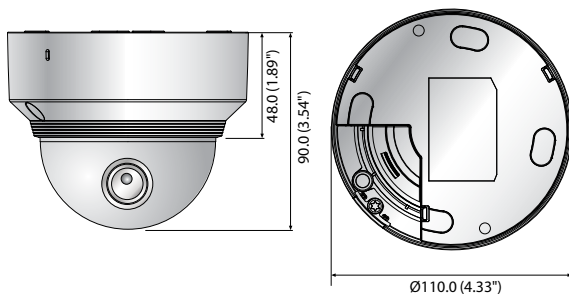

Dimensions

Unit : mm (inch)

XND-8020R/8030R/8040R	
VIDEO	
Imaging Device	1/1.8" 6M CMOS
Total Pixels	3,096(H) x 2,094(V)
Effective Pixels	2,616(H) x 1,976(V)
Scanning System	Progressive Scan
Min. Illumination	Colour: 0.16Lux (F1.6, 1/30sec), B/W: 0Lux (IR LED on)
S/N Ratio	50dB
Video Out	CVBS : 1.0Vpp / 75Ω composite, 720 x 480(N), 720 x 576(P), for Installation USB : Micro USB Type B, 1280 x 720 for Installation
LENS	
Focal Length (Zoom Ratio)	3.7mm Fixed (XND-8020R), 4.6mm Fixed (XND-8030R), 7mm Fixed (XND-8040R)
Max. Aperture Ratio	F1.6
Angular Field of View	H : 97.5° / V : 71.9° / D : 126.2° (XND-8020R), H : 77.9° / V : 57.9° / D : 98.7° (XND-8030R), H : 50.7° / V : 37.8° / D : 63.8° (XND-8040R)
Min. Object Distance	0.4m (1.31ft)
Focus Control	Manual
Lens / Mount Type	Fixed / Board-in Type
PAN / TILT / ROTATE	
Pan / Tilt / Rotate Range	0° ~ 354° / 0° ~ 67° / 0° ~ 355°
OPERATIONAL	
IR Viewable Length	30m (98.43ft) Off / On (Displayed up to 85 Characters) - W/W : English / Numeric / Special Characters - China : English / Numeric / Special / Chinese Characters - Common : Multi-line (Max. 5), Color (Grey / Green / Red / Blue / Black / White), Transparency, Auto scale by Resolution
Camera Title	
Day & Night	Auto (ICR) / Color / B/W / External / Schedule
Backlight Compensation	Off / BLC / HLC (Masking / Dimming), WDR
Wide Dynamic Range	120dB
Contrast Enhancement	SSDR (Off / On)
Digital Noise Reduction	SSNRV (2D + 3D Noise filter) (Off / On)
Digital Image Stabilization	Off / On
Defog	Off / Auto (Input from fog Detection) / Manual
Motion Detection	Off / On (8ea, 8point polygonal zones), Handover
Privacy Masking	Off / On (32ea, polygonal) - Color : Grey / Green / Red / Blue / Black / White, Mosaic
Gain Control	Off / Low / Middle / High
White Balance	ATW / AWC / Manual / Indoor / Outdoor (Included mercury & Sodium)
Contrast	Level adjustment
LDC (Lens Distortion Correction)	Off / On (5 Levels with min / max)
Electronic Shutter Speed	Minimum / Maximum / Anti Flicker (2 ~ 1/12,000sec)
Digital PTZ	24x, Digital PTZ (Preset, Group)
Flip / Mirror	Off / On, Hallway View : 90°/270° Tampering, Loitering, Directional detection, Defocus Detection, Fog Detection, Virtual line, Enter / Exit, (Dis) Appear, Audio detection, Face detection, Motion detection, Digital Auto Tracking, Sound Classification, Heatmap, People Counting, Queue Management
Video & Audio Analytics	Input 1ea / Output 1ea
Alarm I/O	Alarm Input, Motion detection, Video & Audio Analytics, Network disconnect
Alarm Triggers	File Upload Via FTP, E-mail, Notification via e-mail, Local Storage (SD / SDHC / SDXC) or NAS recording at event triggers, External output, DPTZ preset
Alarm Events	Support
Pixel Counter	
NETWORK	
Ethernet	RJ-45 (10/100 BASE-T)
Video Compression Format	H.265 / H.264 (MPEG-4 part 10/AVC) : Main / Baseline / High, MJPEG
Resolution	2560 x 1920, 2560 x 1440, 1920 x 1080, 1600 x 1200, 1280 x 1024, 1280 x 960, 1280 x 720, 1024 x 768, 800 x 600, 800 x 448, 720 x 576, 720 x 480, 640 x 480, 640 x 360, 320 x 240
Max. Framerate	H.265 / H.264 : Max. 30fps at all resolutions, MJPEG : Max. 30fps
Smart Codec	Manual Mode (Area-Based : 5ea)
WiseStreamII	Support
Video Quality Adjustment	H.265 / H.264 : Target bitrate level control, MJPEG : Target bitrate level control
Bitrate Control Method	H.265 / H.264 : CBR or VBR, MJPEG : VBR
Streaming Capability	Multiple streaming (Up to 10 Profiles) Selectable (Mic in / Line in), Built-in MIC, Max Output Level : 1Vrms
Audio In	Supply voltage : 2.5V DC (4mA), Input Impedance : Approx. 2K Ohm
Audio Out	Line out, Max Output Level : 1Vrms
Audio Compression Format	G.711 u-law/G.726 Selectable, G.726 (ADPCM) 8KHz, G.711 8KHz G.726 : 16Kbps, 24Kbps, 32Kbps, 40Kbps, AAC-LC : 48Kbps at 8 / 16 / 32 / 48KHz
Audio Communication	Bi-directional (2-way)
IP	IPv4, IPv6
Protocol	TCP/IP, UDP/IP, RTP (UDP), RTP (TCP), RTCP, RTSP, NTP, HTTP, HTTPS, SSL/TLS, DHCP, PPPoE, FTP, SMTP, ICMP, IGMP, SNMPv1/v2c/v3 (MIB-2), ARP, DNS, DDNS, QoS, PIM-SM, UPnP, Bonjour
Security	HTTPS (SSL) Login Authentication, Digest Login Authentication IP address filtering, User access log, 802.1X Authentication (EAP-TLS, EAP-LEAP)
Streaming Method	Unicast / Multicast
Max. User Access	20 Users at Unicast Mode
Edge Storage	SD / SDHC / SDXC 2Slot (Up to 512GB) - Continuous recording (1st Slot to 2nd Slot) NAS (Network Attached Storage), Local PC for Instant Recording
Application Programming Interface	ONVIF profile S/G, SUNAPI (HTTP API), Wisenet Open Platform
Webpage Language	English, Korean, Chinese, French, Italian, Spanish, German, Japanese, Russian, Swedish, Portuguese, Czech, Polish, Turkish, Dutch, Hungarian, Greek Supported OS : Windows 7, 8, 10, Mac OS X 10.10, 10.11, 10.12 Non-plugin Web Viewer - Supported Browser : Google Chrome 54, MS Edge 38, Mozilla Firefox 49 (Window 64bit only), Apple Safari 9 * Mac OS X only Plug-in Web Viewer - Supported Browser : MS Explore 11, Apple Safari 9 * Mac OS X only
Web Viewer	
Central Management Software	SmartViewer, SSM
ENVIRONMENTAL	
Operating Temperature / Humidity	-10°C ~ +55°C (+14°F ~ +131°F) / Less than 90% RH
Storage Temperature / Humidity	-50°C ~ +60°C (-58°F ~ +140°F) / Less than 90% RH
Vandal Resistance	IK08
ELECTRICAL	
Input Voltage / Current	12V DC ±10%, PoE (IEEE802.3af)
Power Consumption	Max. 8W (12VDC), Max. 9W (PoE)
MECHANICAL	
Colour / Material	Ivory / Metal
Dimensions (WxH)	Ø110.0 x 90.0mm (Ø4.33" x 3.54")