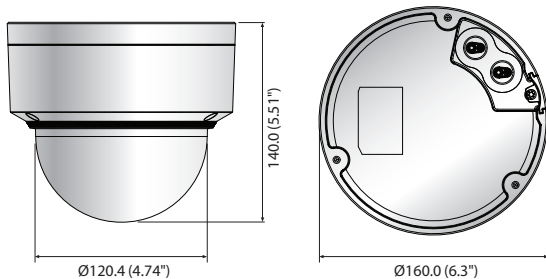

## Key Features

- Max. 2Megapixel (1920 x 1080) resolution
- 4.1 ~ 16.4mm (4x) motorized varifocal lens
- 0.004 Lux@F0.94 (Color), 0.0004 Lux@F0.94 (B/W)
- Max.60fps@all resoluotns (H.265 / H.264)
- H.265, H.264, MJPEG codec Supported, Multiple streaming
- Day & Night (ICR), WDR (150dB), Defog
- Loitering, Directional detection, Fog detection, Audio detection, Digital auto tracking, Sound classification, Tampering
- Motion detection, Handover
- SD / SDHC / SDXC memory slot (Max. 512GB)
- Hallway View, WiseStreamII Support
- LDC, PoE / 24V AC / 12V DC, Bi-directional audio Support

## Dimensions

Unit : mm (inch)