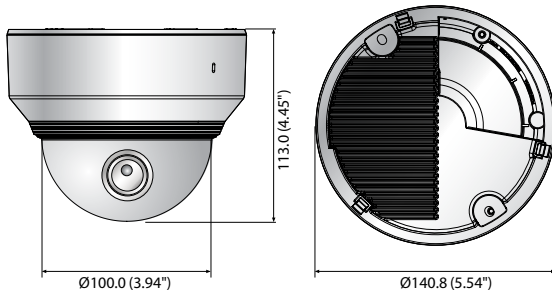

Dimensions

Unit : mm (inch)