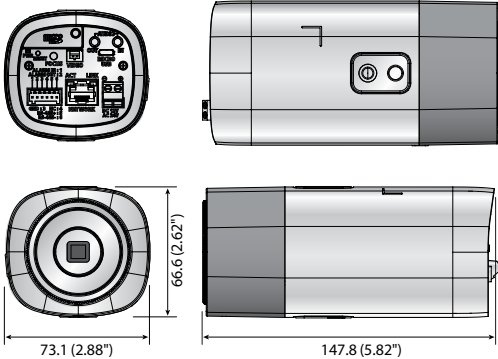

XNB-6000

2M Network Camera

* Lens not included

Key Features

- Max. 2Megapixel (1920 x 1080) resolution
- 0.01Lux@F1.2 (Color), 0.001Lux@F1.2 (B/W)
- Max. 60fps@all resolutions (H.265 / H.264)
- H.265, H.264, MJPEG codec Supported, Multiple streaming
- Day & Night (ICR), WDR (150dB), P-Iris, Defog
- Digital image stabilization with built-in Gyro sensor
- Loitering, Directional detection, Fog Detection, Audio detection, Digital Auto Tracking, Sound classification, Tampering
- Motion detection, Handover
- SD / SDHC / SDXC memory slot (Max. 512GB)
- Hallway View, WiseStreamII Support
- LDC Support (Lens Distortion Correction)
- PoE / 24V AC, 12V DC, Bi-directional audio Support

Dimensions

Unit : mm (inch)

Accessories (Optional)

SHB-4300H/4300H1/4300H2/4300HP

SHB-4200/4200H

STH-200

STB-4150V

SLA-M2890DN/M2890PN