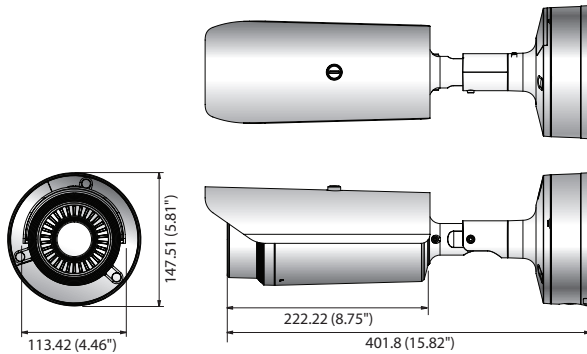

## TNO-4050T

<b>VIDEO</b>	
Imaging Device	Uncooled microbolometer, Pixel size : 17 $\mu$ m
Effective Pixels	640(H) x 480(V)
NETD	<50mK
Spectral Range	8 ~ 14 $\mu$ m
Video Out	CVBS : 1.0Vpp / 75 $\Omega$ composite, 720 x 480(N), 720 x 576(P), for installation USB : Micro USB type B, 1280 x 720, for installation
<b>LENS</b>	
Focal Length (Zoom Ratio)	35mm fixed
Max. Aperture Ratio	F1.0
Angular Field of View	H : 17.2° / V : 13° / D : 22°
Min. Object Distance	36m (118.11ft)
Focus Control	Fixed
Lens / Mount Type	Board-in type
<b>OPERATIONAL</b>	
Camera Title	Off / On - W/W : English / Numeric / Special characters - China : English / Numeric / Special / Chinese characters - Common : Multi-line (Max. 5), Color (Gray / Green / Red / Blue / Black / White), Transparency, Auto scale by resolution
Motion Detection	Off / On (8ea, 8point polygonal zones), Handover
Privacy Masking	Off / On (32ea, polygonal zones) - Color : Gray / Green / Red / Blue / Black / White - Mosaic
Flip / Mirror	Off / On, Hallway : 90° / 270°
Video & Audio Analytics	Tampering, Loitering, Directional detection, Virtual line, Fence detection, Enter/Exit, (Dis) Appear, Audio detection, Motion detection, Sound classification, Shock detection, Temperature change detection
Alarm I/O	Input 1ea / Output 2ea
Digital Image Stabilization	Off / On (Built-in Gyro sensor)
Alarm Triggers	Alarm input, Motion detection, Video & Audio analytics, Network disconnect
Alarm Events	File upload Via FTP, E-mail, Notification Via E-mail, Local storage (SD/SDHC/SDXC) or NAS recording at event triggers, External output
Pixel count	Support
<b>NETWORK</b>	
Ethernet	RJ-45 (10/100 BASE-T)
Video Compression Format	H.265 / H.264 (MPEG-4 part 10/AVC) : Main / Baseline / High, MJPEG
Resolution	640 x 480, 640 x 360, 320 x 240
Max. Framerate	H.265 / H.264 : Max. 30fps at all resolutions, MJPEG : Max. 30fps
WiseStreamII	Support
Video Quality Adjustment	H.265 / H.264 / MJPEG : Target Bitrate Level Control
Bitrate Control Method	H.265 / H.264 : CBR or VBR, MJPEG : VBR
Streaming Capability	Multiple streaming (Up to 10 profiles)
Audio In	Selectable (Mic in / Line in), Supply voltage : 2.5V DC (4mA), Input impedance : approx. 2K Ohm
Audio Out	Line out, Max output level : 1 Vrms
Audio Compression Format	G.711 u-law / G.726 selectable, G.726 (ADPCM) 8KHz, G.711 8KHz, G.726 : 16Kbps, 24Kbps, 32Kbps, 40Kbps, AAC-LC : 48Kbps at 8 / 16 / 32 / 48KHz
Audio Communication	Bi-directional (2-Way)
IP	IPv4, IPv6
Protocol	TCP/IP, UDP/IP, RTP (UDP), RTP (TCP), RTCP, RTPSP, NTP, HTTP, HTTPS, SSL/TLS, DHCP, PPPoE, FTP, SMTP, ICMP, IGMP, SNMPv1/v2c/v3 (MIB-2), ARP, DNS, DDNS, QoS, UPnP, Bonjour
Security	HTTPS(SSL) login authentication, Digest login authentication IP address filtering, User access log, 802.1x authentication (EAP-TLS, EAP-LEAP)
Streaming Method	Unicast / Multicast
Max. User Access	20 users at Unicast mode
Edge Storage	SD/SDHC/SDXC (up to 256GB) - Motion images recorded in the SD/SDHC/SDXC memory card can be downloaded. NAS (Network Attached Storage), Local PC for instant recording
Application Programming Interface	ONVIF Profile S/G, SUNAPI (HTTP API), Open Platform
Webpage Language	English, Korean, Chinese, French, Italian, Spanish, German, Japanese, Russian, Swedish, Portuguese, Czech, Polish, Turkish, Dutch, Hungarian, Greek
Web Viewer	Supported OS : Windows 7, 8.1, 10, Mac OS X 10.10, 10.11, 10.12 Non-plugin Webviewer - Supported Browser : Google Chrome 63, MS Edge 41, Mozilla Firefox 57 (Window 64bit only), Apple Safari 11 (Mac OS X only) Plug-in Webviewer - Supported Browser : MS Explore 11, Apple Safari 11 (Mac OS X only)
Central Management Software	SmartViewer, SSM
<b>ENVIRONMENTAL</b>	
Operating Temperature / Humidity	-40°C ~ +60°C (-40°F ~ +140°F) / Less than 90% RH
Storage Temperature / Humidity	-50°C ~ +60°C (-58°F ~ +140°F) / Less than 90% RH
Ingress Protection	IP66, NEMA 4X
<b>ELECTRICAL</b>	
Input Voltage / Current	24V AC $\pm$ 10%, 12V DC $\pm$ 10%, PoE (IEEE802.3af, class 3)
Power Consumption	Max. 10.5W (24V AC), Max. 9W (12V DC), Max. 10W (PoE)
<b>MECHANICAL</b>	
Color / Material	White / Aluminum
Dimensions (WxH)	$\varnothing$ 147.51 x 401.8mm ( $\varnothing$ 5.81" x 15.82")
Weight	3,175g (7.0 lb)