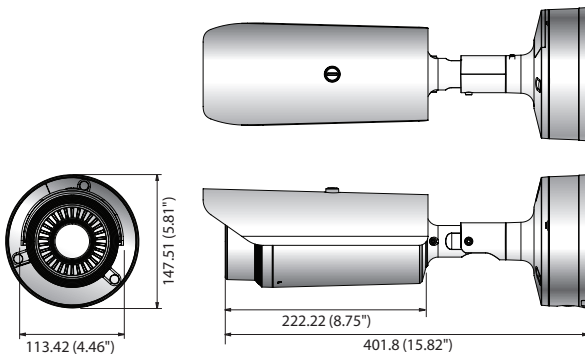

## TNO-4040T

<b>VIDEO</b>	
Imaging Device	Uncooled microbolometer, Pixel size : 17 $\mu$ m
Effective Pixels	640(H) x 480(V)
NETD	<50mK
Spectral Range	8 ~ 14 $\mu$ m
Video Out	CVBS : 1.0 Vpp / 75 $\Omega$ composite, 720 x 480(N), 720 x 576(P), for installation USB : Micro USB type B, 1280 x 720, for installation
<b>LENS</b>	
Focal Length (Zoom Ratio)	19mm fixed
Max. Aperture Ratio	F1.0
Angular Field of View	H : 32° / V : 24.3° / D : 39.2°
Min. Object Distance	11m (36.09ft)
Focus Control	Fixed
Lens / Mount Type	Board-in type
<b>OPERATIONAL</b>	
Camera Title	Off / On - WW : English / Numeric / Special characters - China : English / Numeric / Special / Chinese characters - Common : Multi-line (Max. 5), Color (Gray / Green / Red / Blue / Black / White), Transparency, Auto scale by resolution
Motion Detection	Off / On (8ea, 8point polygonal zones), Handover
Privacy Masking	Off / On (32ea, polygonal zones) - Color : Gray / Green / Red / Blue / Black / White - Mosaic
Flip / Mirror	Off / On, Hallway : 90° / 270°
Video & Audio Analytics	Tampering, Loitering, Directional detection, Virtual line, Fence detection, Enter/Exit, (Dis) Appear, Audio detection, Motion detection, Sound classification, Shock detection, Temperature change detection
Alarm I/O	Input 1ea / Output 2ea
Digital Image Stabilization	Off / On (Built-in Gyro sensor)
Alarm Triggers	Alarm input, Motion detection, Video & Audio analytics, Network disconnect
Alarm Events	File upload Via FTP, E-mail, Notification Via E-mail, Local storage (SD/SDHC/SDXC) or NAS recording at event triggers, External output
Pixel count	Support
<b>NETWORK</b>	
Ethernet	RJ-45 (10/100 BASE-T)
Video Compression Format	H.265 / H.264 (MPEG-4 part 10/AVC) : Main / Baseline / High, MJPEG
Resolution	640 x 480, 640 x 360, 320 x 240
Max. Framerate	H.265 / H.264 : Max. 30fps at all resolutions, MJPEG : Max. 30fps
WiseStreamII	Support
Video Quality Adjustment	H.265 / H.264 / MJPEG : Target Bitrate Level Control
Bitrate Control Method	H.265 / H.264 : CBR or VBR, MJPEG : VBR
Streaming Capability	Multiple streaming (Up to 10 profiles)
Audio In	Selectable (Mic in / Line in), Supply voltage : 2.5V DC (4mA), Input impedance : approx. 2K Ohm
Audio Out	Line out, Max output level : 1 Vrms
Audio Compression Format	G.711 u-law / G.726 selectable, G.726 (ADPCM) 8KHz, G.711 8KHz, G.726 : 16Kbps, 24Kbps, 32Kbps, 40Kbps, AAC-LC : 48Kbps at 8 / 16 / 32 / 48KHz
Audio Communication	Bi-directional (2-Way)
IP	IPv4, IPv6
Protocol	TCP/IP, UDP/IP, RTP (UDP), RTP (TCP), RTCP, RTPSP, NTP, HTTP, HTTPS, SSL/TLS, DHCP, PPPoE, FTP, SMTP, ICMP, IGMP, SNMPv1/v2c/v3 (MIB-2), ARP, DNS, DDNS, QoS, UPnP, Bonjour
Security	HTTPS(SSL) login authentication, Digest login authentication IP address filtering, User access log, 802.1x authentication (EAP-TLS, EAP-LEAP)
Streaming Method	Unicast / Multicast
Max. User Access	20 users at Unicast mode
Edge Storage	SD/SDHC/SDXC (up to 256GB) - Motion images recorded in the SD/SDHC/SDXC memory card can be downloaded. NAS (Network Attached Storage), Local PC for instant recording
Application Programming Interface	ONVIF Profile S/G, SUNAPI (HTTP API), Open Platform
Webpage Language	English, Korean, Chinese, French, Italian, Spanish, German, Japanese, Russian, Swedish, Portuguese, Czech, Polish, Turkish, Dutch, Hungarian, Greek
Web Viewer	Supported OS : Windows 7, 8.1, 10, Mac OS X 10.10, 10.11, 10.12 Non-plugin Webviewer - Supported Browser : Google Chrome 63, MS Edge 41, Mozilla Firefox 57 (Window 64bit only), Apple Safari 11 (Mac OS X only) Plug-in Webviewer - Supported Browser : MS Explore 11, Apple Safari 11 (Mac OS X only)
Central Management Software	SmartViewer, SSM
<b>ENVIRONMENTAL</b>	
Operating Temperature / Humidity	-40°C ~ +60°C (-40°F ~ +140°F) / Less than 90% RH
Storage Temperature / Humidity	-50°C ~ +60°C (-58°F ~ +140°F) / Less than 90% RH
Ingress Protection	IP66, NEMA 4X
Vandal Resistance	IK10
<b>ELECTRICAL</b>	
Input Voltage / Current	24V AC $\pm$ 10%, 12V DC $\pm$ 10%, PoE (IEEE802.3af, class 3)
Power Consumption	Max. 10.5W (24V AC), Max. 9W (12V DC), Max. 10W (PoE)
<b>MECHANICAL</b>	
Color / Material	White / Aluminum
Dimensions (WxH)	$\varnothing$ 147.51 x 401.8mm ( $\varnothing$ 5.81" x 15.82")
Weight	3,175g (7.0 lb)