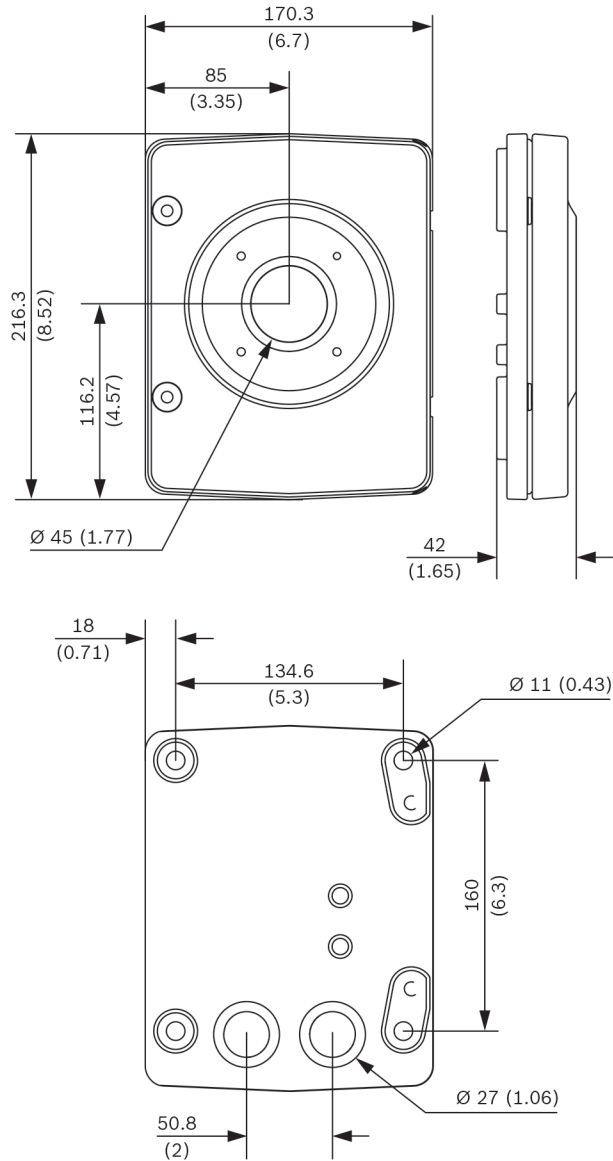

## Parts included

Quantity	Component
1	Wall mount plate
1	Quick Installation Guide

## Technical specifications

### Mechanical

Dimensions (W x H x D)	170 x 216 x 47 mm (6.7 x 8.5 x 1.9 in)
Weight	1425 g (3.14 lb)

**Mechanical**

Standard Color	White (RAL 9003)
Construction Material	Aluminum alloy

Dimensions in mm (inch)

Universal pole mount adapter, white; large  
Order number **NDA-U-PMAL**

**NDA-U-PMT Pendant pipe mount, 12" (31cm)**

Universal pipe mount for dome cameras, 31 cm, white  
Order number **NDA-U-PMT**