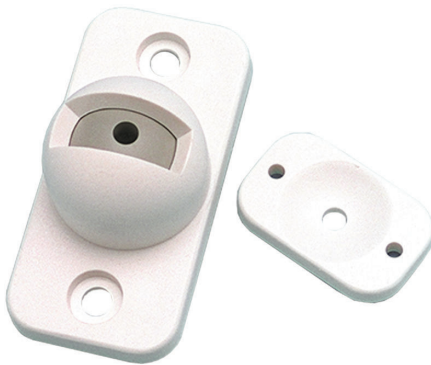

# Swiveling B335-3 low-profile mount

www.boschsecurity.com

**BOSCH**

Invented for life

Surface-mount the plastic, low-profile mount to the wall. It is suitable for use with many detector types. The vertical swivel range is +10° to -20°, while the horizontal swivel range is ±25°.

**Notice**

Pet interference immunity can no longer be assured when using this mount.

Available in triple packs.

## Ordering information

**Swiveling B335-3 low-profile mount**

Swiveling, low-profile, plastic mount for wall mounting. The vertical swivel range is +10° to -20°, while the horizontal swivel range is ±25°. Available in triple packs.