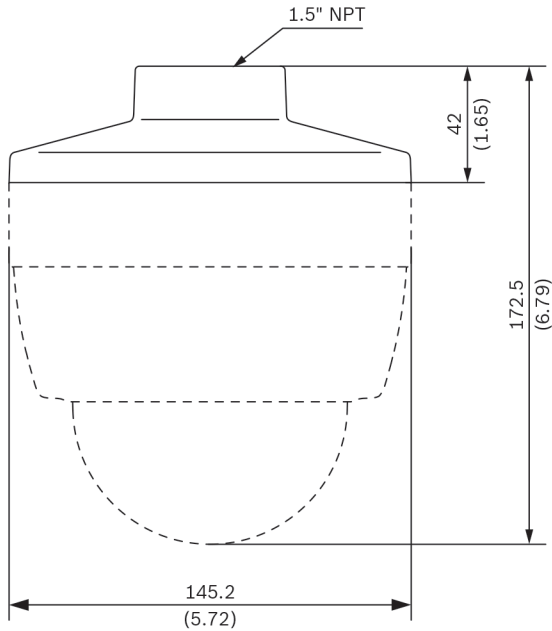

- NDA-U-WMT Pendant wall mount
- NDA-U-PMT Pendant pipe mount
- NDA-U-RMT Pendant parapet mount

Certifications and approvals

Environmental

Salt mist	IEC60068-2-52
Impact	IK10

Parts included

Quantity	Component
1	Pendant interface plate
5	M4 x 12 mm T20 screw
1	Quick Installation Guide

Technical specifications

Mechanical

Dimensions	Ø 145 mm (5.7 in), H = 42 mm (1.7 in)
Weight	190 g (0.42 lb)
Standard Color	White (RAL 9003)
Construction Material	Aluminum alloy

Dimensions in mm (inch)

Ordering information