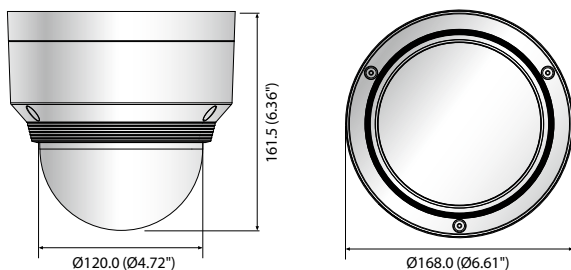

## Key Features

- Max. 2Megapixel (1920 x 1080) resolution
- 16:9 Full HD (1080p) resolution support
- 5.2 ~ 62.4mm (12x) optical zoom, 32x digital zoom
- H.265, H.264, MJPEG codec support, Multiple streaming
- Day & Night (ICR), WDR (150dB), Intelligent video analytics
- SD/SDHC/SDXC memory slot (Max.512GB)
- IP66, IK10, Bi-directional audio support

## Dimensions

Unit : mm (inch)