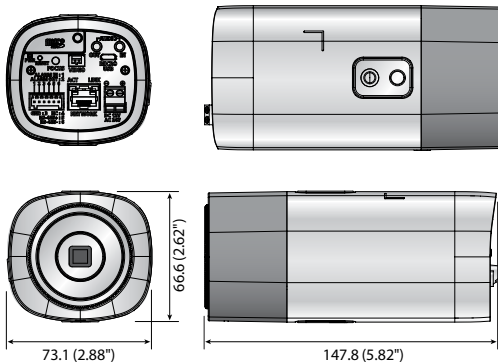

Dimensions

Unit : mm (inch)