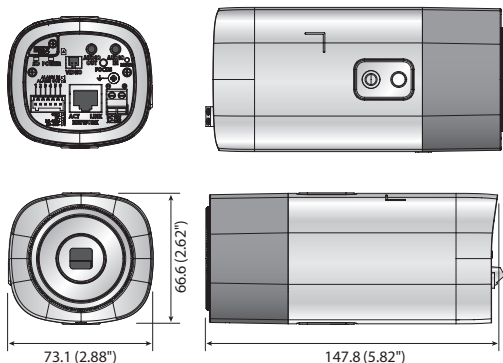

## Key Features

- Max. 2Megapixel (1920 x 1080) resolution
- 0.03Lux@F1.2 (Colour), 0.002Lux@F1.2 (B/W)
- H.264, MJPEG dual codec, Multiple streaming
- WDR (120dB), Simple focus, P-Iris, Defog
- Audio / Face / Motion Detection
- SD / SDHC / SDXC memory slot, Multi-crop streaming
- PoE, UPnP, Bi-directional audio Support

## Dimensions

Unit : mm (inch)