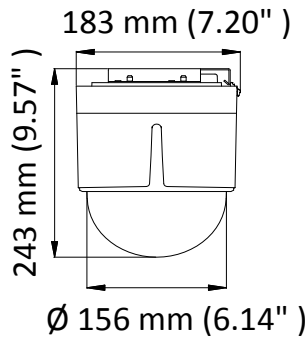

Order Model

DS-2AE5232T-A3

Dimensions

Indoor