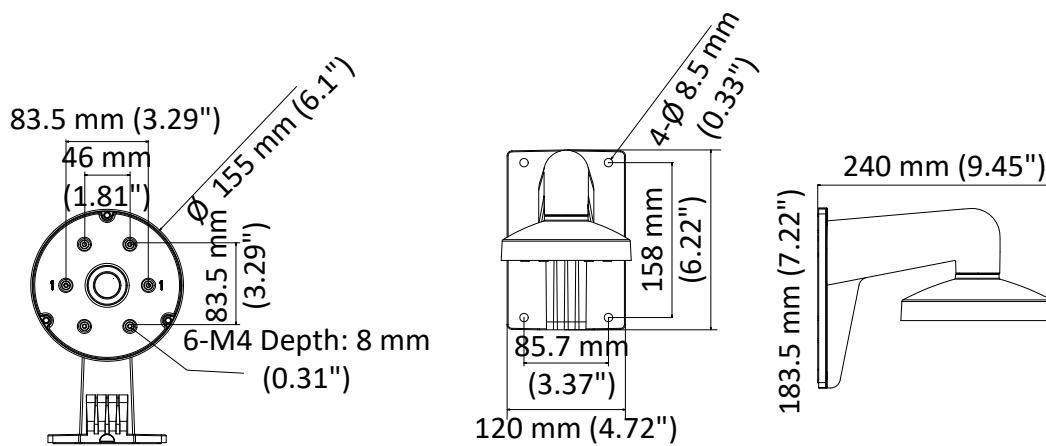

DS-1473ZJ-155

Wall Mount for Dome Camera

Feature

- Aluminum alloy with surface spray treatment
- The cap facilitates the installation
- Waterproof design

Dimension

Available Model

DS-1473ZJ-155

Parameter

Model	DS-1473ZJ-155
Parameters	Wall Mount for Dome Camera
Appearance	Hikvision White
Material	Aluminum Alloy
Dimension	Ø 155 mm × 183.5 mm × 240 mm (6.1" × 7.22" × 9.45")
Weight	650 g (1.4 lb.)

Note

- The mount should be installed on the flat surface.
- The wall must be capable of supporting at least 3 times as much as the total weight of the camera and the mount.
- The mount's maximum load capacity is 3 Kg (6.6 lb.).