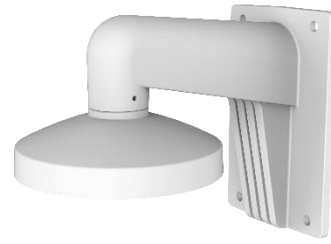

DS-1473ZJ-155

Wall Mount for Dome Camera

Feature

- Aluminum alloy with surface spray treatment
- The cap facilitates the installation
- Waterproof design

Dimension

Available Model

DS-1473ZJ-155

Parameter

Model	DS-1473ZJ-155
Parameters	Wall Mount for Dome Camera
Appearance	Hikvision White
Material	Aluminum Alloy
Dimension	Ø 155 mm × 183.5 mm × 240 mm (6.1" × 7.22" × 9.45")
Weight	650 g (1.4 lb.)

Note

- The mount should be installed on the flat surface.
- The wall must be capable of supporting at least 3 times as much as the total weight of the camera and the mount.
- The mount's maximum load capacity is 3 Kg (6.6 lb.).