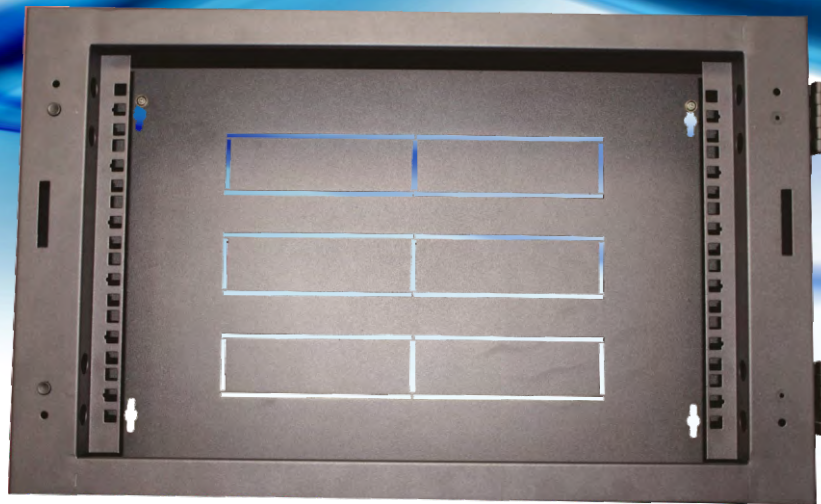

# Slim 19" Wall frame

## Features

- 150mm deep
- 19" and available in 6RU, 12RU and 18RU
- Cable entry from back, top and bottom
- Light weight
- Cost effective