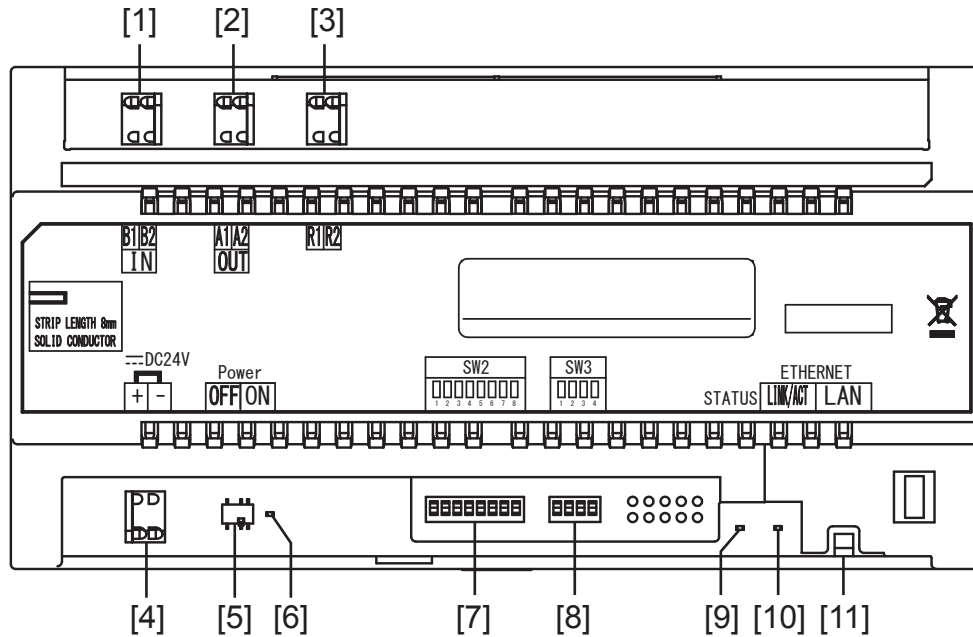

GT-MCX

Network Adaptor

FEATURE CALL-OUT

FEATURE CALL-OUT DEFINITIONS

- [1] Video in terminals
- [2] Video out terminals
- [3] Audio terminals
- [4] Power terminals
- [5] Power switch
- [6] Power on LED (green)
- [7] Setting switch (SW2)
- [8] Setting switch (SW3)
- [9] Status indicator (orange)
- [10] Status indicator (green)
- [11] LAN port

SPECIFICATIONS

Power:	24V DC, PS-2420UL Standby 75mA, Maximum 125mA
Temp Rating:	32° ~ 104°F (0° ~ 40°C)
Mounting:	Din Rail (supplied)
Material:	ABS Resin
LAN:	Ethernet 100BASE-TX
Protocol:	IPv4, IPv6, TCP, UDP, IGMP, MLD, DHCP, NTP, DNS
Encryption:	TLS1.2
Dimensions:	8-1/4" W x 4-1/4" H x 2-3/8" D
Weight:	0.75 lbs (340g)

CENTRAL SECURITY DISTRIBUTION

1300 319 499
csd.com.au

VIC: Mulgrave, Tullamarine NSW: Seven Hills, Waterloo ACT: Fyshwick QLD: Loganholme SA: Marlestone WA: Balcatta