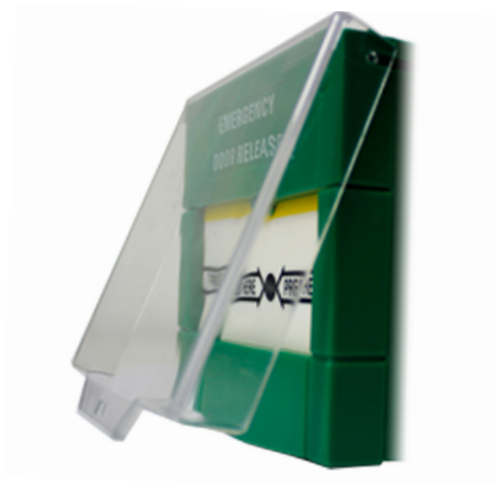

SECURITY PRODUCTS

COVER FOR DOOR EXIT

Overview

Protective lift up covers suitable for X2-EXIT-017, X2-EXIT-018 call points.

Ordering Information

Part Number	Description
X2-EXIT-020	Protective lift up covers suitable for X2-EXIT-017, X2-EXIT-018