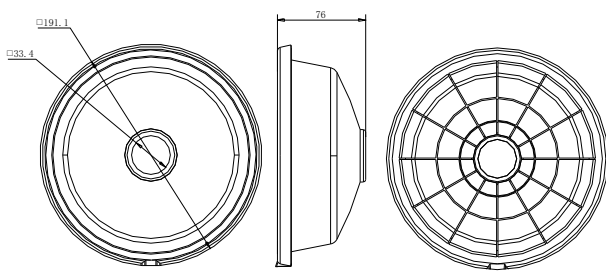

DS-1253ZJ-M

Rain Shade for Outdoor Dome Camera

Features:

- Water chute design for preventing rainwater from flowing to camera housing;
- Prevent direct sunlight and improve image quality;
- Rain protection and six-level windproof;
- Weaken the possibility of freezing;
- Match up with wall mount(DS-1272ZJ series)

Dimension:

Order Model:

DS-1253ZJ-M

Parameter:

Model	DS-1253ZJ-M
Parameters	Rain Shade for Outdoor Dome Camera
Appearance	Hikvision White
Material	PP+30%GF
Dimension	Φ 191.1×76mm
Weight	133g

Notice:

- The rain shade should be installed on flat wall
- The wall must be capable of supporting over 3 times as much as the total weight of the camera and accessory.

Note: The actual dome camera may vary from the picture above.