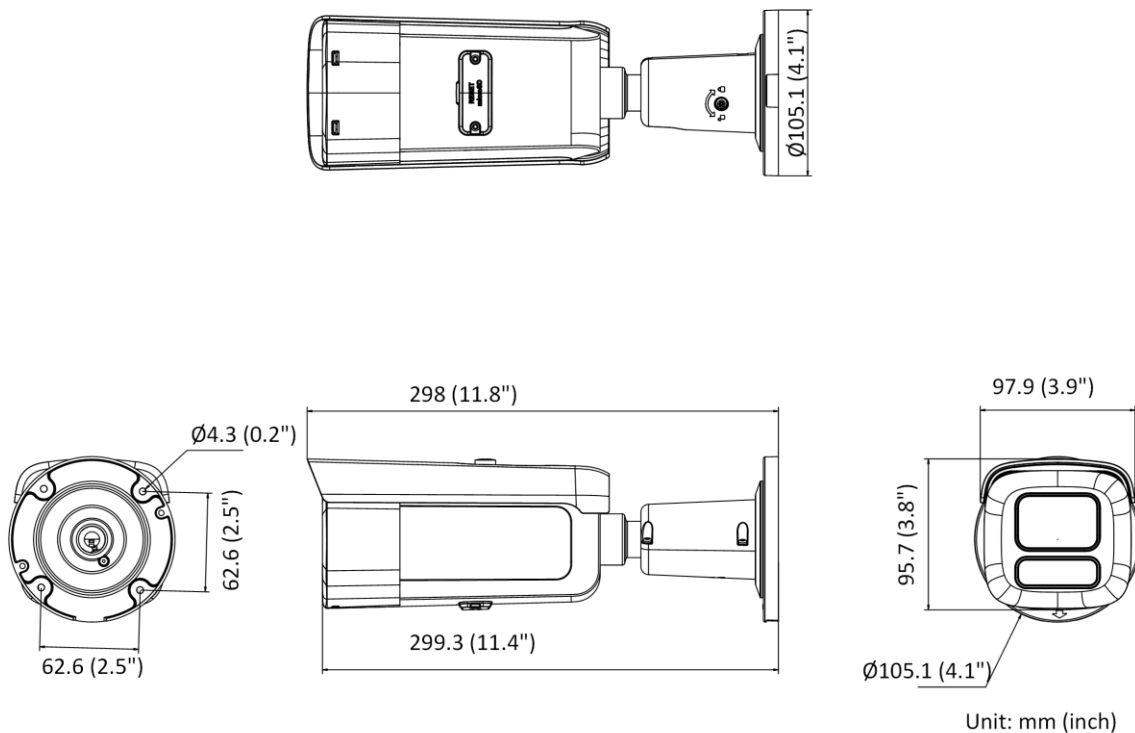

▪ Typical Application

Hikvision products are classified into three levels according to their anti-corrosion performance. Refer to the following description to choose for your using environment.

This model has NO SPECIFIC PROTECTION.

Level	Description
Top-level protection	Hikvision products at this level are equipped for use in areas where professional anti-corrosion protection is a must. Typical application scenarios include coastlines, docks, chemical plants, and more.
Moderate protection	Hikvision products at this level are equipped for use in areas with moderate anti-corrosion demands. Typical application scenarios include coastal areas about 2 kilometers (1.24 miles) away from coastlines, as well as areas affected by acid rain.
No specific protection	Hikvision products at this level are equipped for use in areas where no specific anti-corrosion protection is needed.

▪ Available Model

DS-2CD2667G2T-LZS (2.8 to 12 mm)

▪ Dimension