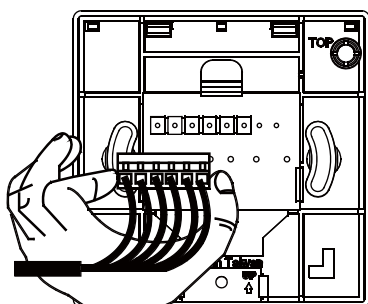

Dimensions

Accessories

P-PL-CP-32-K
Resettable key

P-PL-CP-32-UC
Clear plastic cover

F04-WB-TV-130K
Bead cable tie

CP-33 Series with Detachable Terminal Blocks

The CP-33 series with Detachable Terminal Blocks is designed with convenient terminal block concept for easy and quick installation. Simply wire the terminal connector and plug it in the back of the CP-33 product. No re-termination is required.