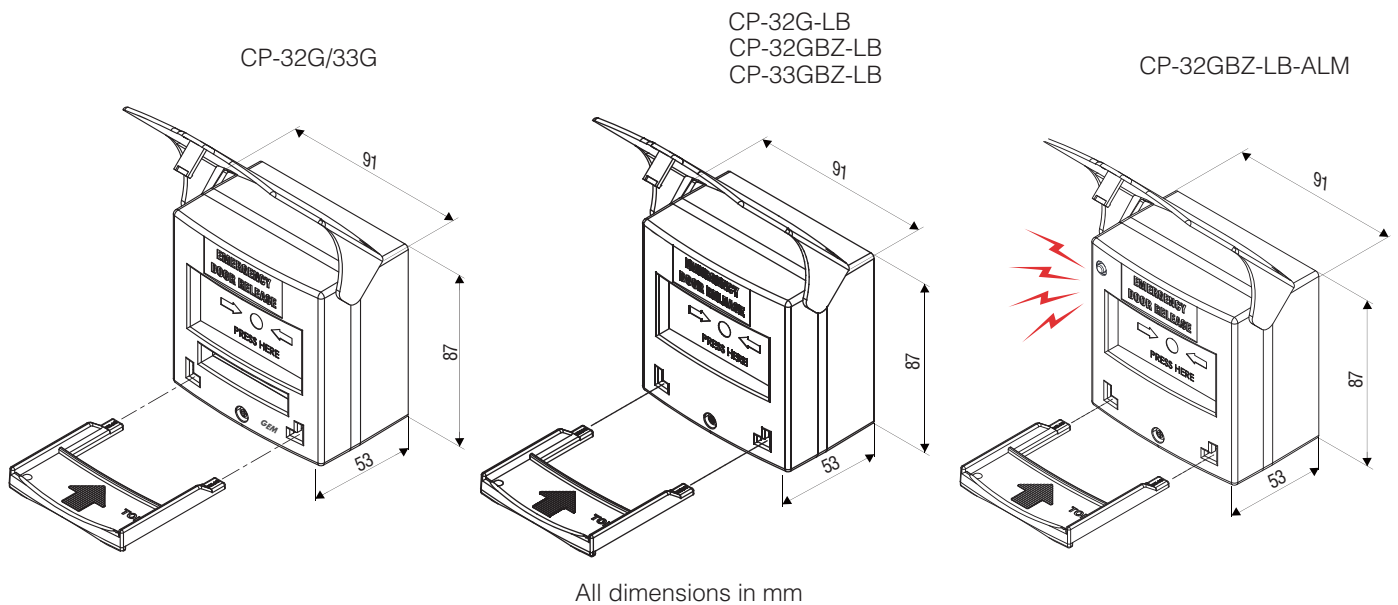

The CP-32BZ-LB-ALM series Alarmed Resettable Call Point is designed with a protective alarm cover to prevent vandalism or accidental misuse. When protective clear cover is lifted, the device sounds a 80 dB beep to warn the user the device is only for emergency use and should not be tampered with. Available with blue backlight for clear viewing in the dark.

The CP-33 series provides detachable terminal blocks for easy and quick installation.

Standard Features & Specifications

- Operating voltage: 12/24 VDC (Default 24VDC for models including voltage selection jumper)
- Contact resistance: 100 mΩ
- Contact rating: 5A 125/250 VAC
- Resettable key included
- Choice of 5 colors (Green/Blue/Yellow/White/Red)
- Detachable terminal blocks for easy installation (For CP-33 series)
- Blue backlight (For backlit models)
- Built-in 80db buzzer (For buzzer models)

Patents, Approvals, and Listings

- CE: 332113
- Patent:
 - Taiwan-M444599
 - Australia-2019100322 (CP-32GBZ-LB-ALM)

CP-32/33 Series Resettable Call Points

Models	Contact	Blue Backlight	Built-in Buzzer	Triggering Buzzer Alarm	Case Colors
CP-32G CP-33G	Double pole	—	—	—	<u>Green</u> , <u>Red</u> , <u>Yellow</u> , <u>White</u> , <u>Blue</u>
CP-32G-LB	Double pole	●	—	—	<u>Green</u> , <u>Red</u> , <u>Yellow</u> , <u>White</u> , <u>Blue</u>
CP-32GBZ-LB-ALM	Double pole	●	●	Open cover	<u>Green</u> , <u>Red</u> , <u>Yellow</u> , <u>White</u> , <u>Blue</u>
CP-32GBZ-LB CP-33GBZ-LB	Double pole	●	●	Press plastic element	<u>Green</u> , <u>Red</u> , <u>Yellow</u> , <u>White</u> , <u>Blue</u>

Dimensions

Accessories

P-PL-CP-32-K
Resettable key

P-PL-CP-32-UC
Clear plastic cover

F04-WB-TV-130K
Bead cable tie

CP-33 Series with Detachable Terminal Blocks

The CP-33 series with Detachable Terminal Blocks is designed with convenient terminal block concept for easy and quick installation. Simply wire the terminal connector and plug it in the back of the CP-33 product. No re-termination is required.